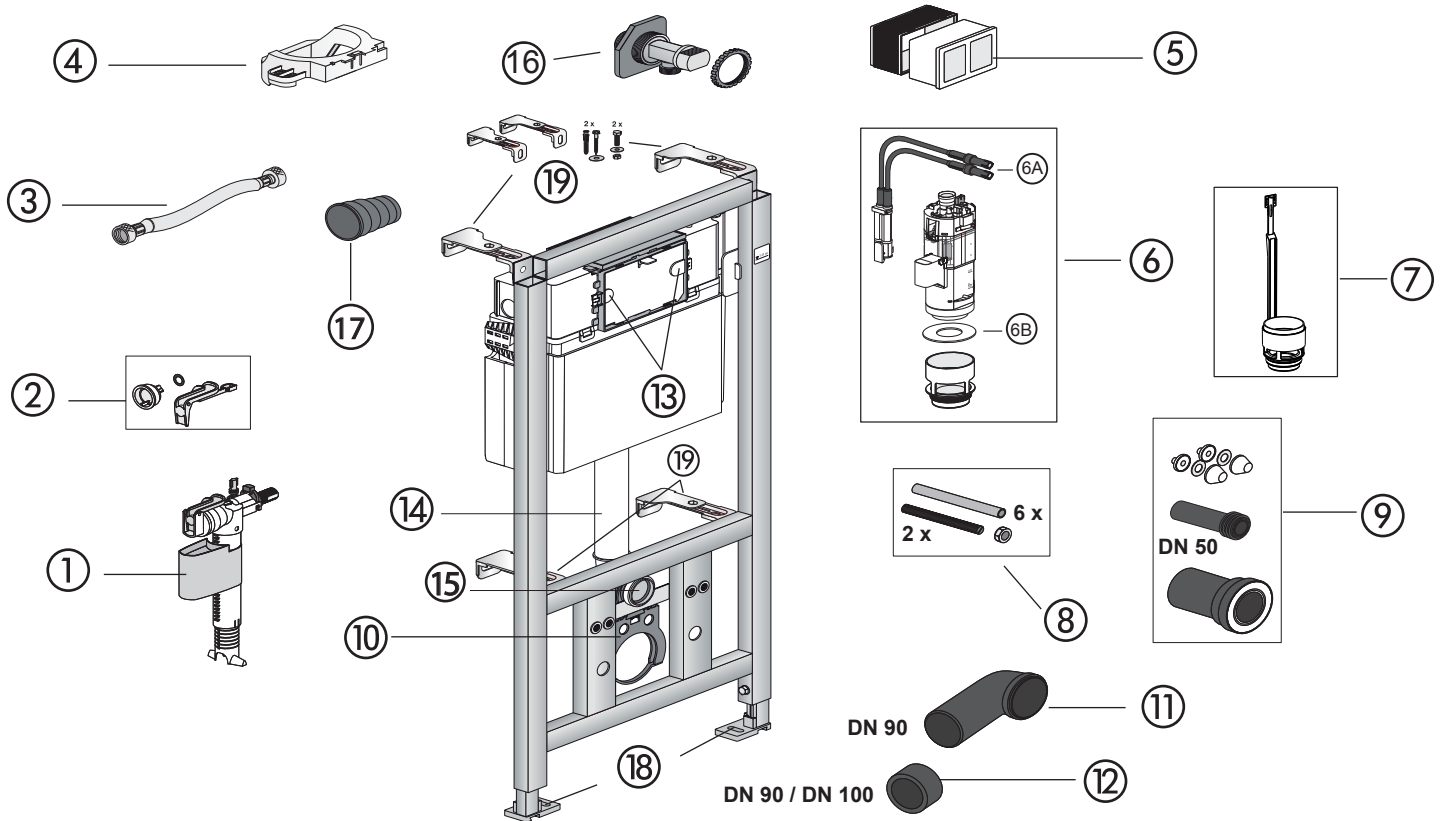

# ViConnect WC element Scandinavia - 92230900

no.	name	art.-No.
1	ViConnect Fill valve	8L07 33 00
2	ViConnect Set of seals	9224 89 00
3	ViConnect Flexible hose	9223 47 00
4	ViConnect Positioning device	9223 46 00
5	ViConnect Protection box	9224 94 00
6	ViConnect Flush valve	8L07 34 00
6A	ViConnect Cable box	9224 95 00
6B	ViConnect Sealing ring	9221 08 00
7	ViConnect bottom part with adjustable flush reducer	9217 34 00
8	ViConnect WC fastenings M12	9224 96 00
9	ViConnect WC connection kit DN 90	9224 97 00
10	ViConnect Pipe support clip	9224 98 00
11	ViConnect WC connecting bend 90°, DN 90	9224 99 00
12	ViConnect Reducing sleeve DN 90/DN 100	9220 11 00
13	ViConnect Clip	9223 45 00
14	ViConnect Flush pipe with lip seal	9223 59 00
15	ViConnect Lip seal for flush pipe	9223 61 00
16	Viconnect Angle valve connection set R ½"	9223 38 00
17	ViConnect Rubber sleeve + Angle valve bracket	9223 44 00
18	ViConnect foot plates (1 pair)	9217 36 00
19	ViConnect Wall brackets	9221 11 00