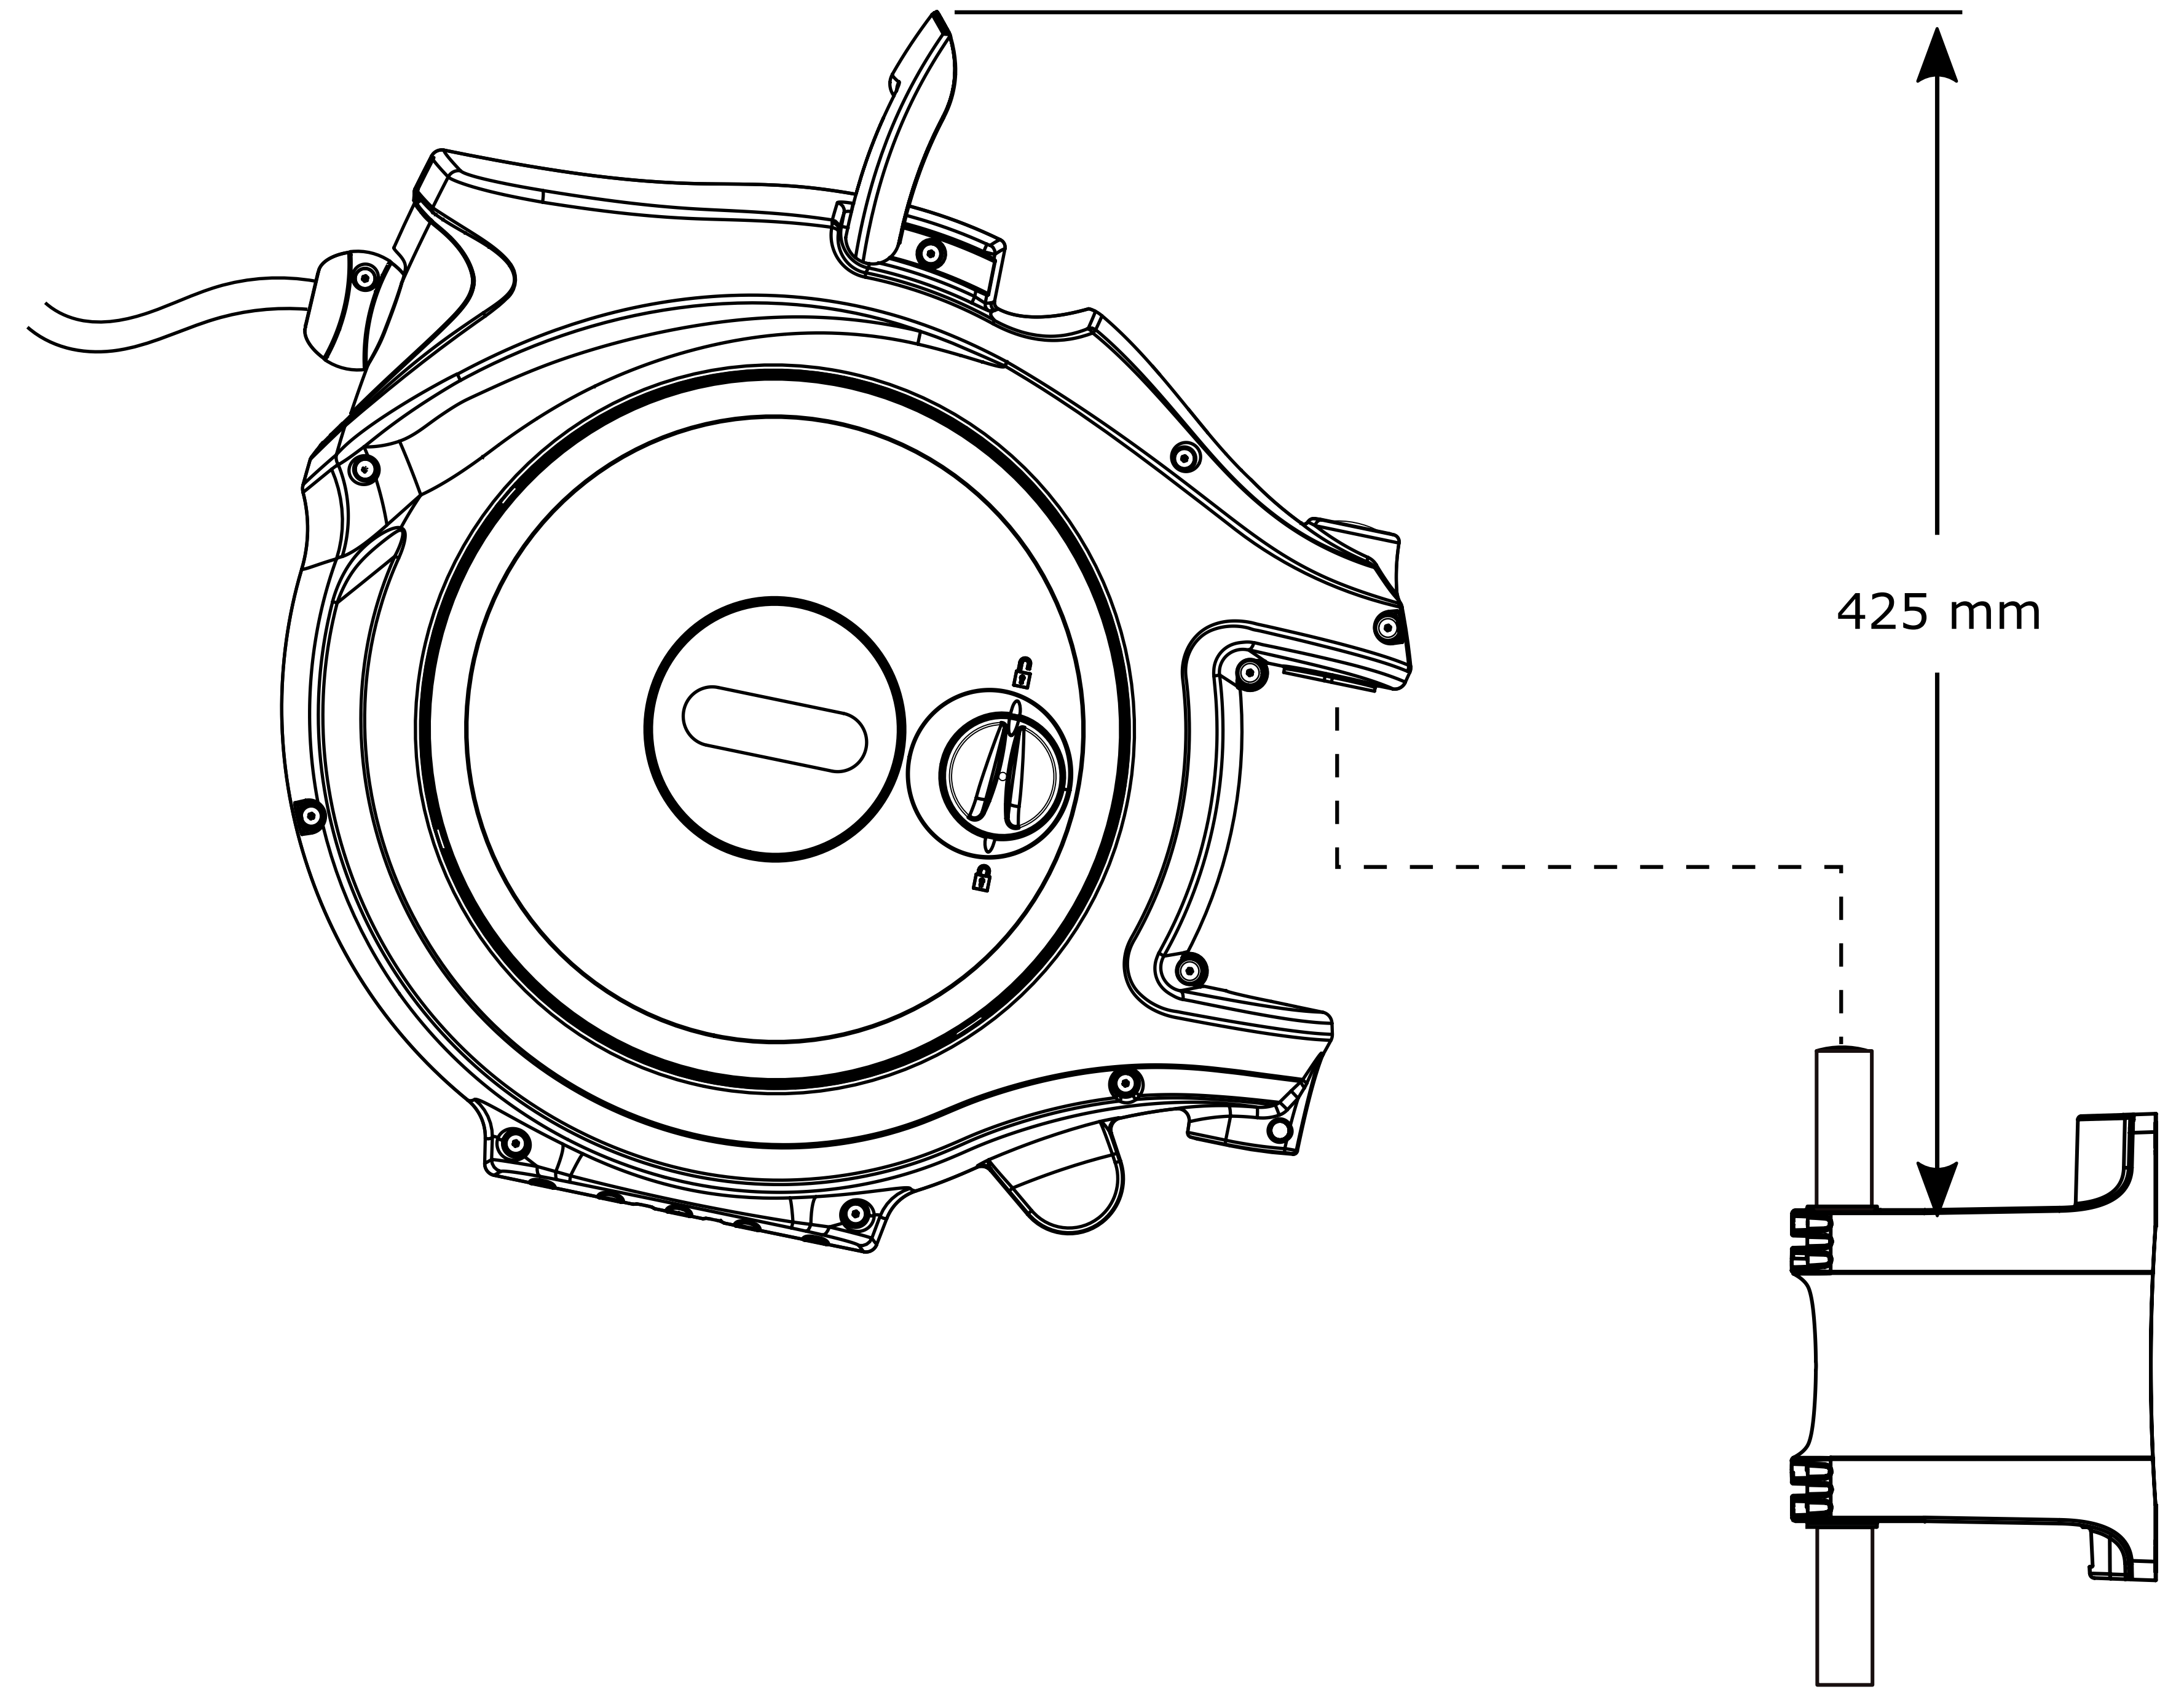

2401 0000 – Auto Reel with 20m hose
 2402 0000 – Auto Reel with 25m hose
 2403 0000 – Auto Reel with 30m hose

(NOTE: Drawing not to scale – Sizes are for reference and should be used as a guide only)

THE COPYRIGHT OF THIS DRAWING IS RESERVED BY HOZELOCK LTD. IT IS ISSUED ON CONDITION IT IS NOT TO BE REPRODUCED OR DISCLOSED IN ANY MANNER WITHOUT THE WRITING OF HOZELOCK LTD.