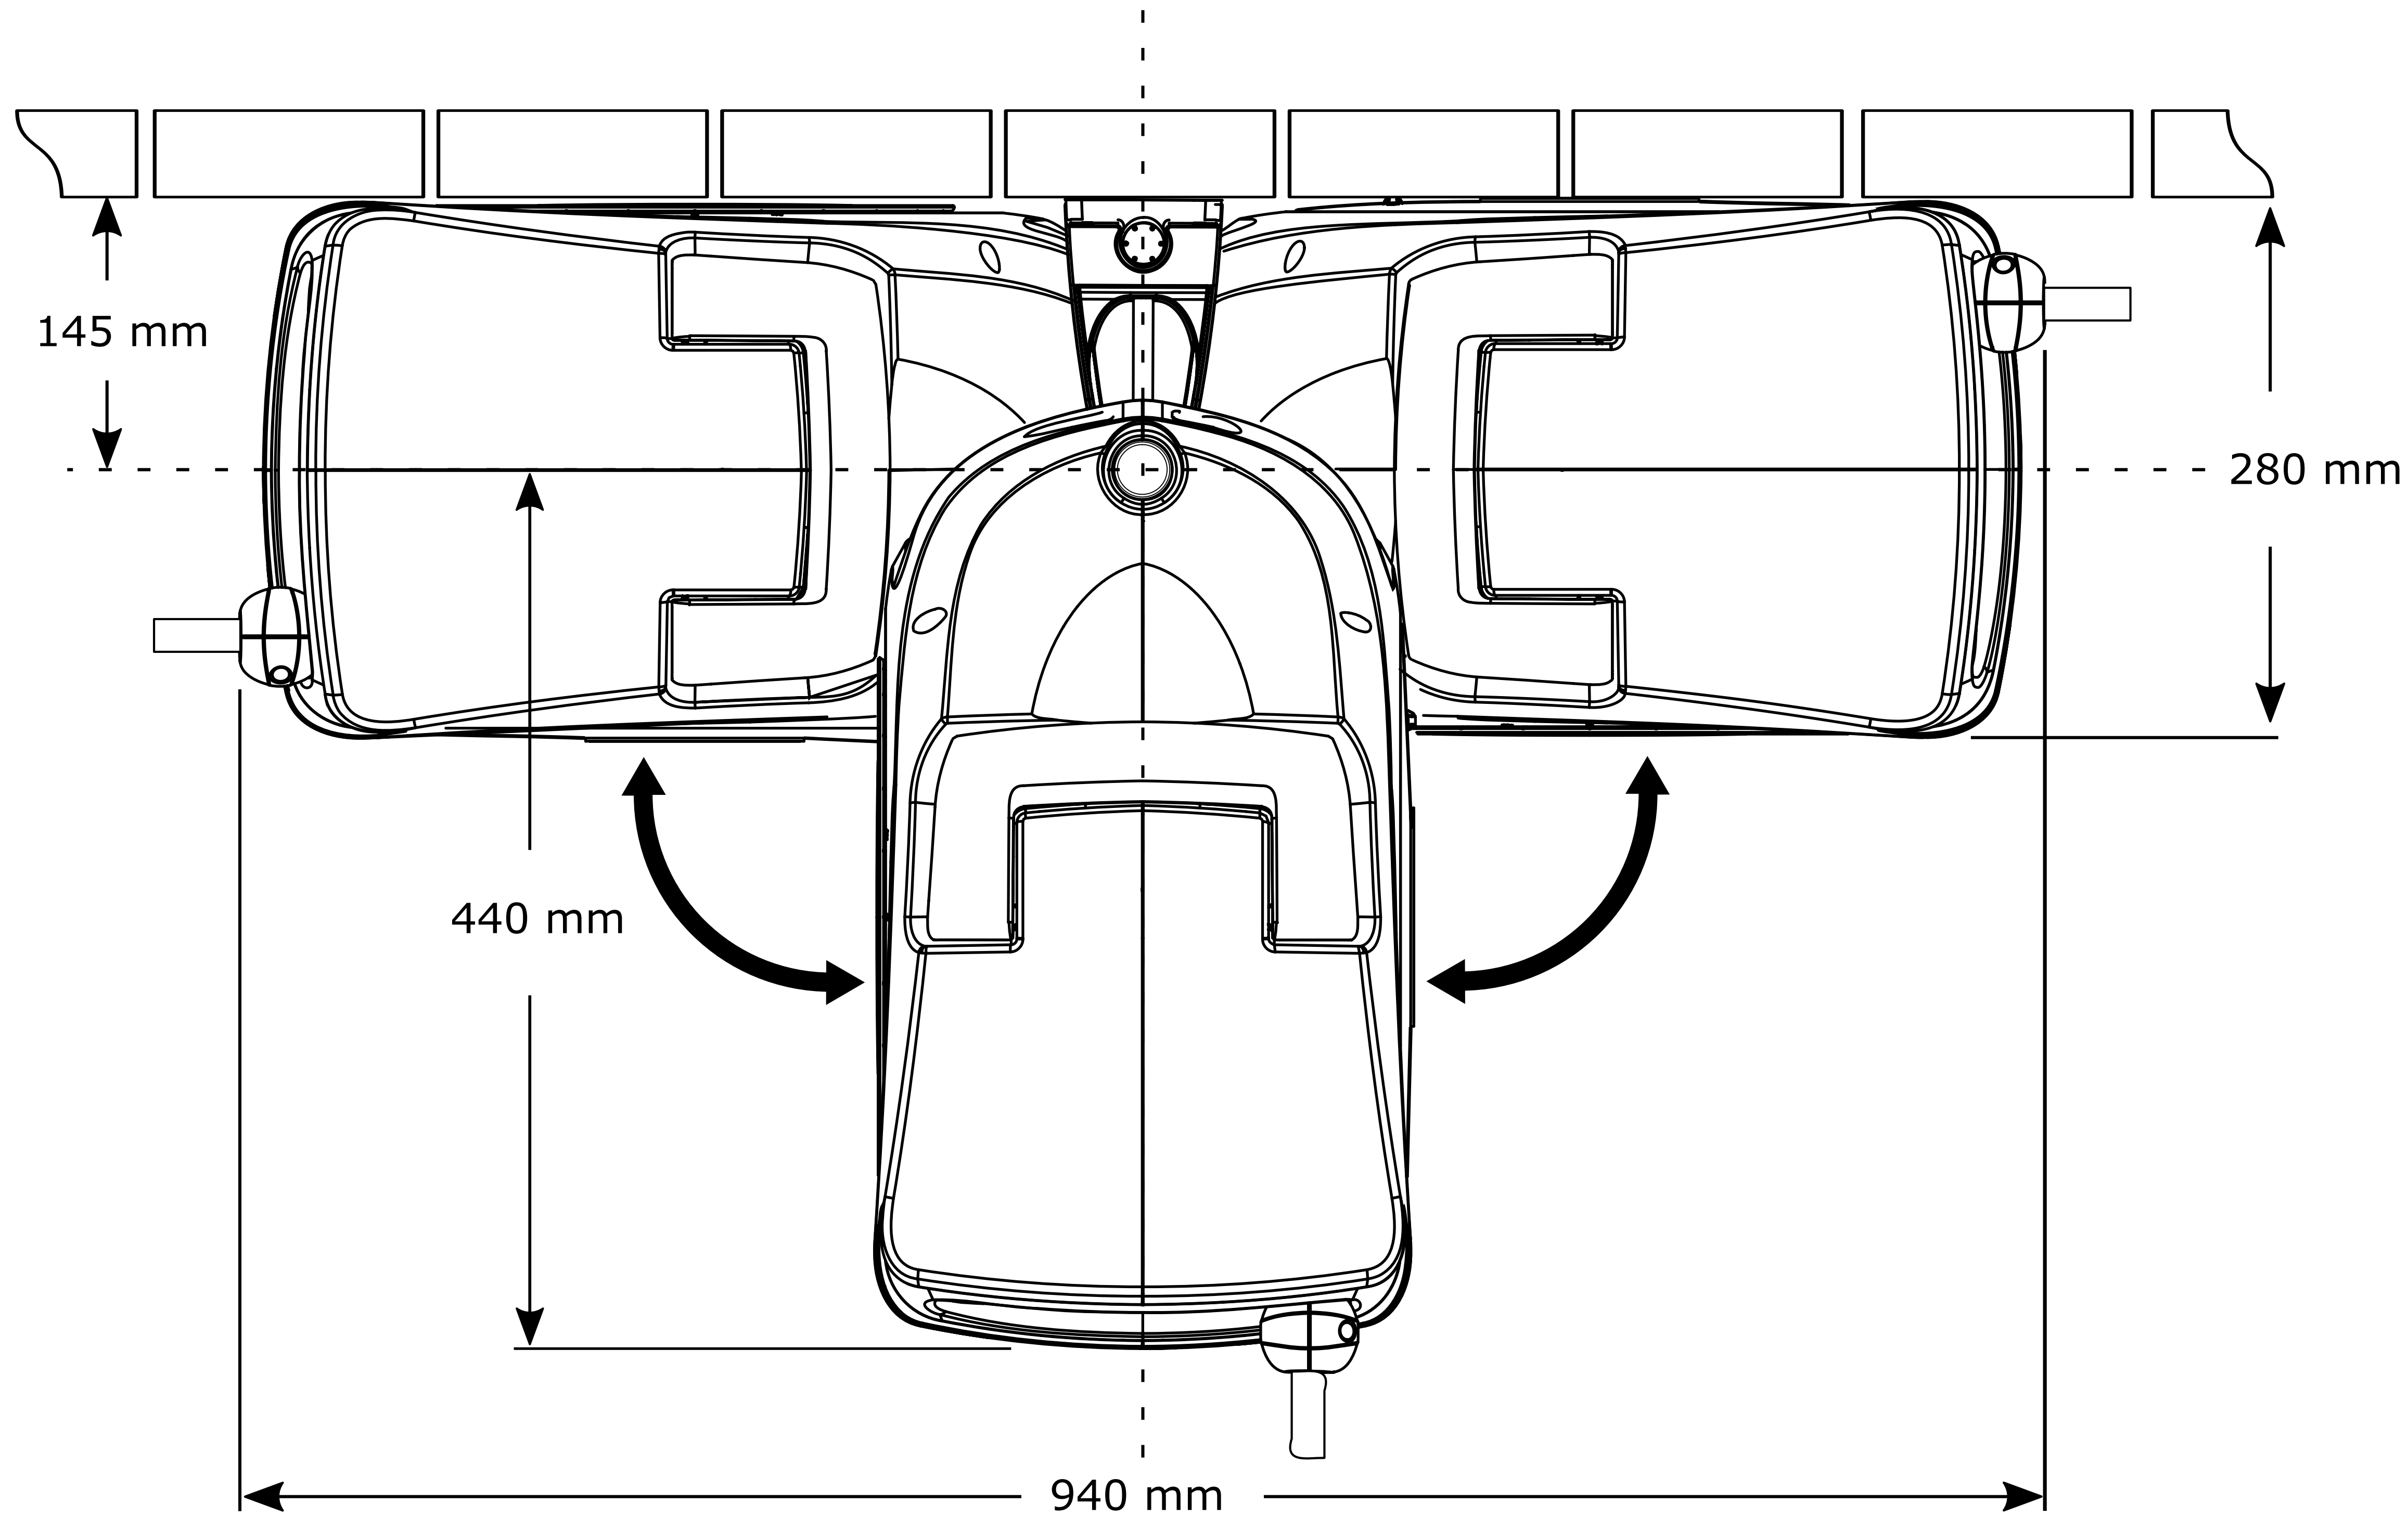

2401 0000 – Auto Reel with 20m hose
 2402 0000 – Auto Reel with 25m hose
 2403 0000 – Auto Reel with 30m hose

(NOTE: Drawing not to scale – Sizes are for reference and should be used as a guide only)

THE COPYRIGHT OF THIS DRAWING IS RESERVED BY HOZELOCK LTD. IT IS ISSUED ON CONDITION IT IS NOT TO BE REPRODUCED OR DISCLOSED IN ANY MANNER WITHOUT THE WRITING OF HOZELOCK LTD.