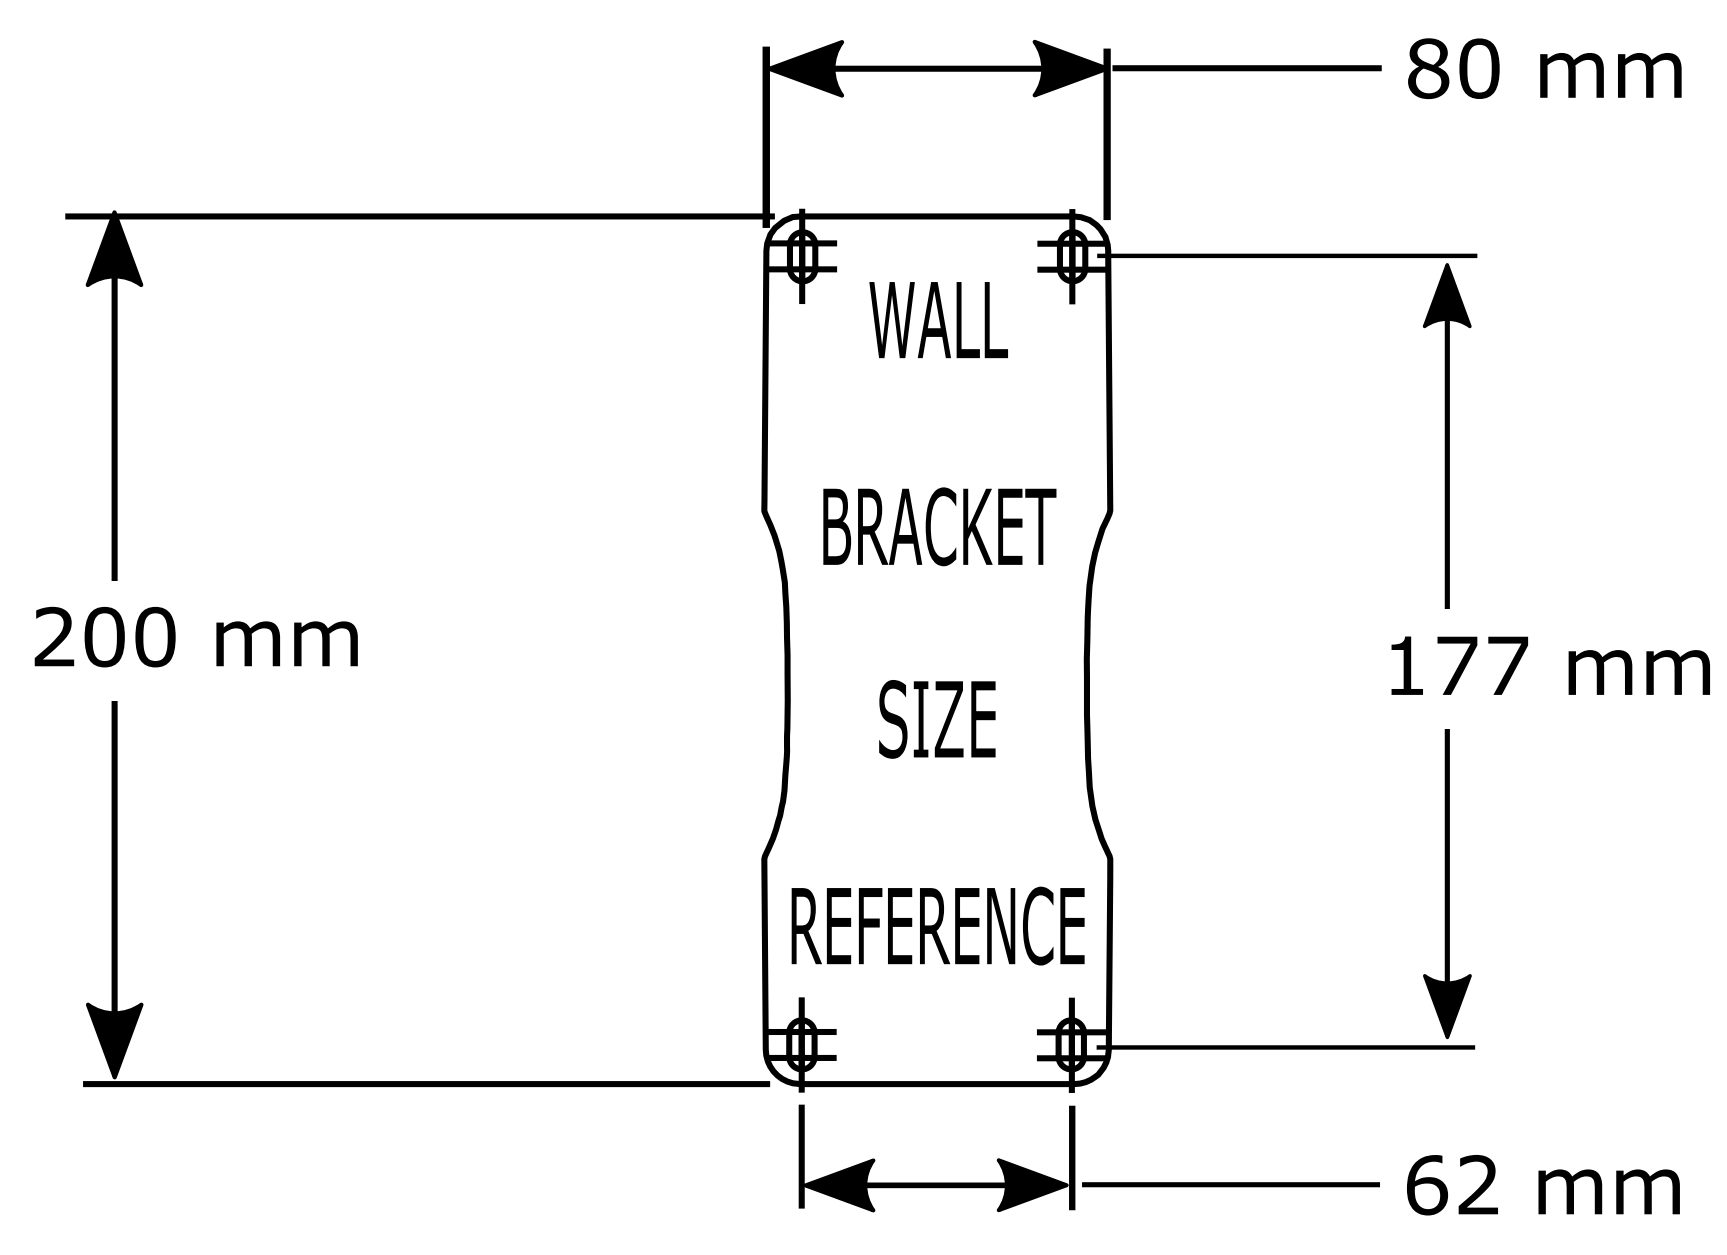

2401 0000 – Auto Reel with 20m hose
 2402 0000 – Auto Reel with 25m hose
 2403 0000 – Auto Reel with 30m hose

(NOTE: Drawing not to scale – Sizes are for reference and should be used as a guide only)

THE COPYRIGHT OF THIS DRAWING IS RESERVED BY HOZELOCK LTD. IT IS ISSUED ON CONDITION IT IS NOT TO BE REPRODUCED OR DISCLOSED IN ANY MANNER WITHOUT THE WRITING OF HOZELOCK LTD.