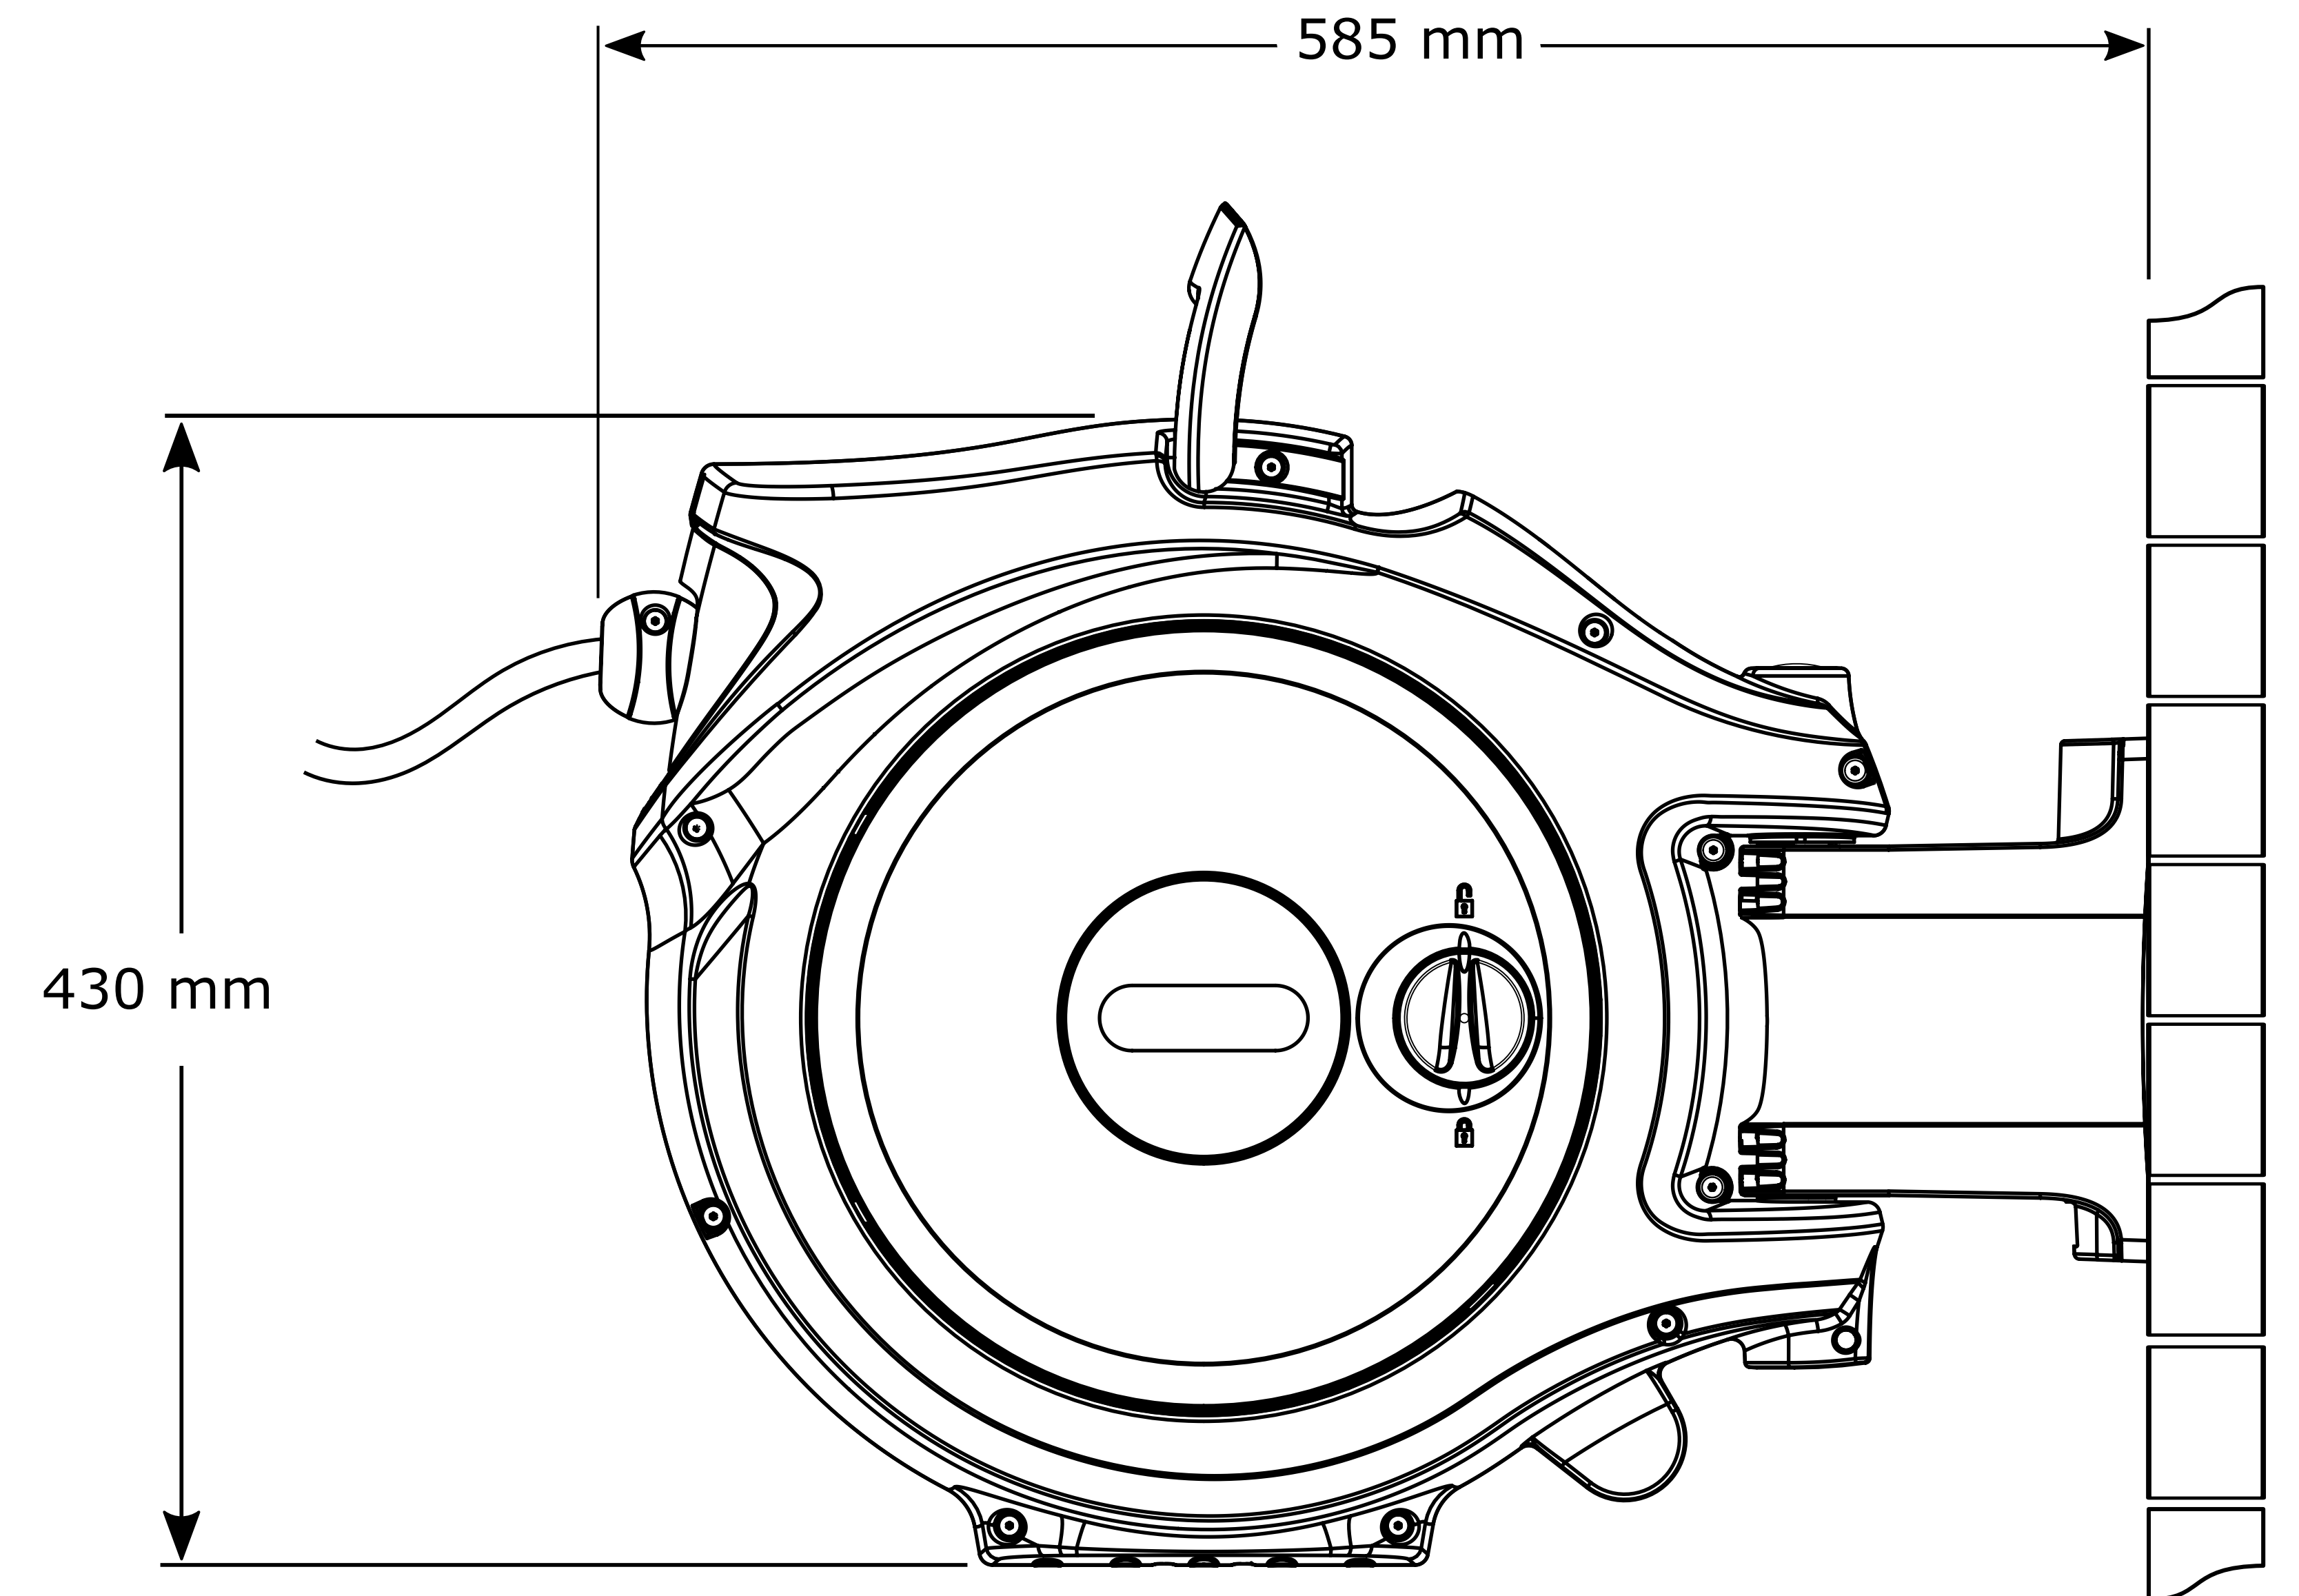

2401 0000 – Auto Reel with 20m hose
 2402 0000 – Auto Reel with 25m hose
 2403 0000 – Auto Reel with 30m hose

(NOTE: Drawing not to scale – Sizes are for reference and should be used as a guide only)

THE COPYRIGHT OF THIS DRAWING IS RESERVED BY HOZELOCK LTD. IT IS ISSUED ON CONDITION IT IS NOT TO BE REPRODUCED OR DISCLOSED IN ANY MANNER WITHOUT THE WRITING OF HOZELOCK LTD.

NO.	PSI	01001	REVISION	1
ORIGIN	GWALT		DATE	09/05/18