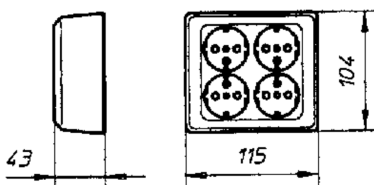

Data Sheet 1511898

Product: RS QSO Schuko Surface black
EI-number: 1511898
Mat.no: EKO40031
EAN: 17020161400310
Packing: 5
Color: Black

Product description: RS black 4-gang surface socket outlets with earth and inclusive shutters. Cover made of thermoplastic. Two socket-bases mounted, are connected internally on a isolated back-plate.

Technical specifications: 4 way surface socket outlet
Voltage: 16A / 250VAC.
Screw terminals.
With earth.
With shutter.
Color: Black
Thermoplastic coverplate
Halogenfree.
Conduit connection length: 12mm
Amount of conduits pr terminal: 2
Maximum torque: 1,2Nm (According to IEC 62196-1)

Size

Wiring diagram

ELKO AS

E-mail: elko@elko.no
Internet: www.elko.no
Bank: 6219.05.15880
Org.no.: NO 911 382 563 MVA

ELKO Front office
Sandstuveien 68, NO-0680 Oslo
P.O.Box 6598 Etterstad, NO-0607 Oslo
Tel.: +47 67 80 73 00
Fax: +47 67 80 73 01

ELKO Plant
Sporpind Industriområde, NO-3340 Åmot
Tel.: +47 32 78 91 00
Fax: +47 32 78 91 01