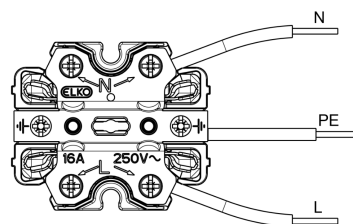

Wiring diagram

ELKO AS

E-mail: elko@elko.no
Internet: www.elko.no
Bank: 6219.05.15880
Org.no.: NO 911 382 563 MVA

ELKO Front office
Sandstuveien 68, NO-0680 Oslo
P.O.Box 6598 Etterstad, NO-0607 Oslo
Tel.: +47 67 80 73 00
Fax: +47 67 80 73 01

ELKO Plant
Sporpind Industriområde, NO-3340 Åmot
Tel.: +47 32 78 91 00
Fax: +47 32 78 91 01