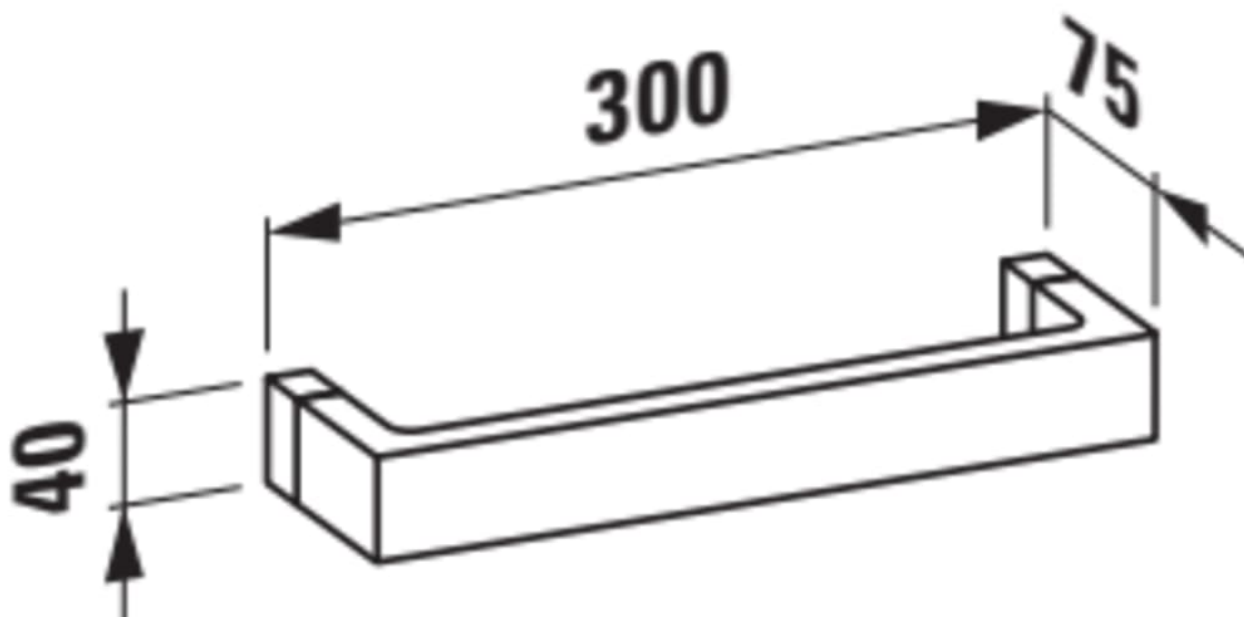

## DIMENSIONS

Length	300 mm
Width	75 mm
Height	40 mm

## OPTIONS

000 - standard option

Installation type : Floor-standing

Material : Plastic

Net weight (kg) : 0.3

## TECHNICAL DRAWINGS