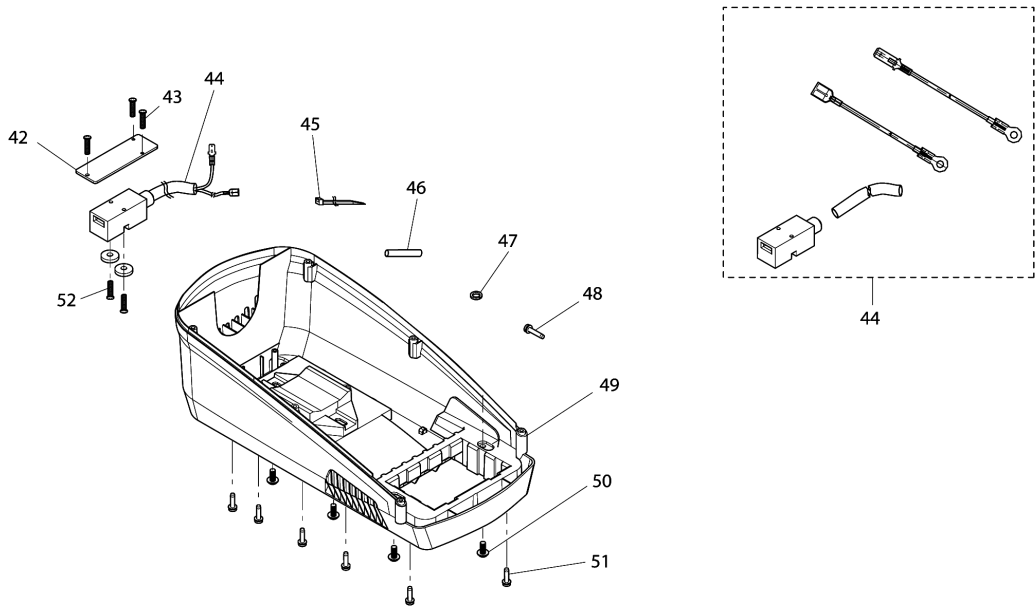

Model No.UD2500 ELECTRIC SHREDDER