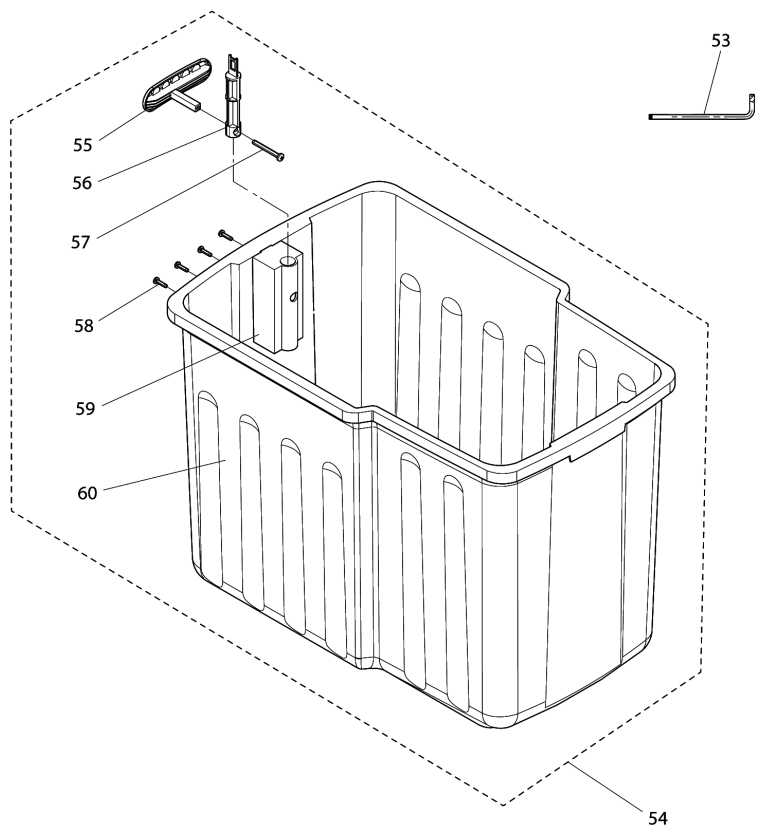

Model No.UD2500 ELECTRIC SHREDDER