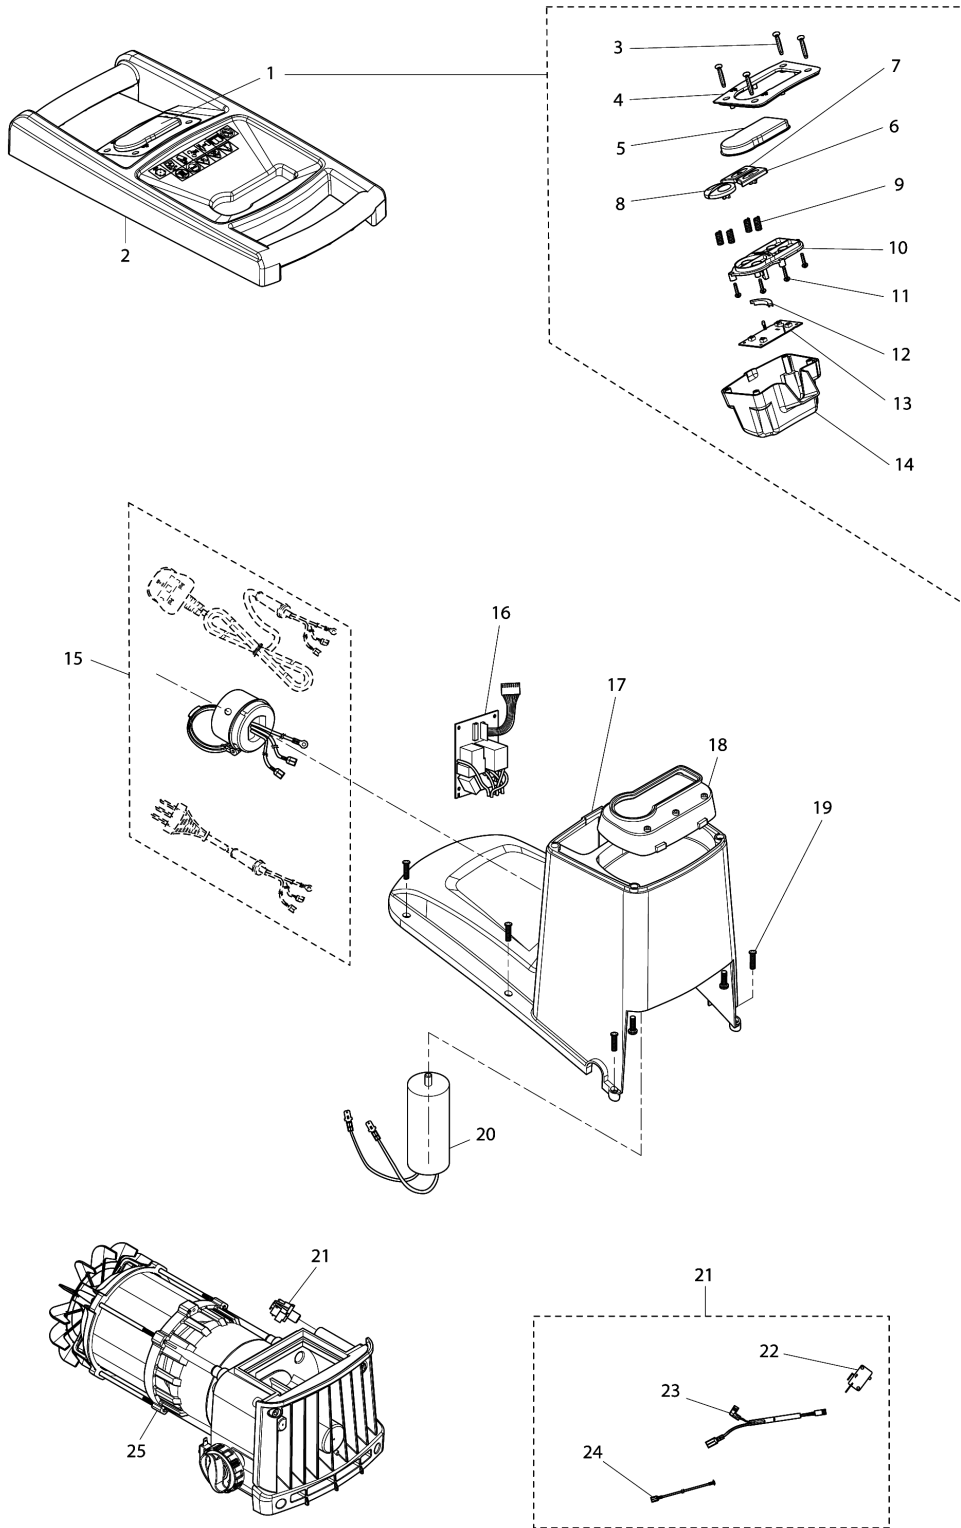

Model No.UD2500 ELECTRIC SHREDDER