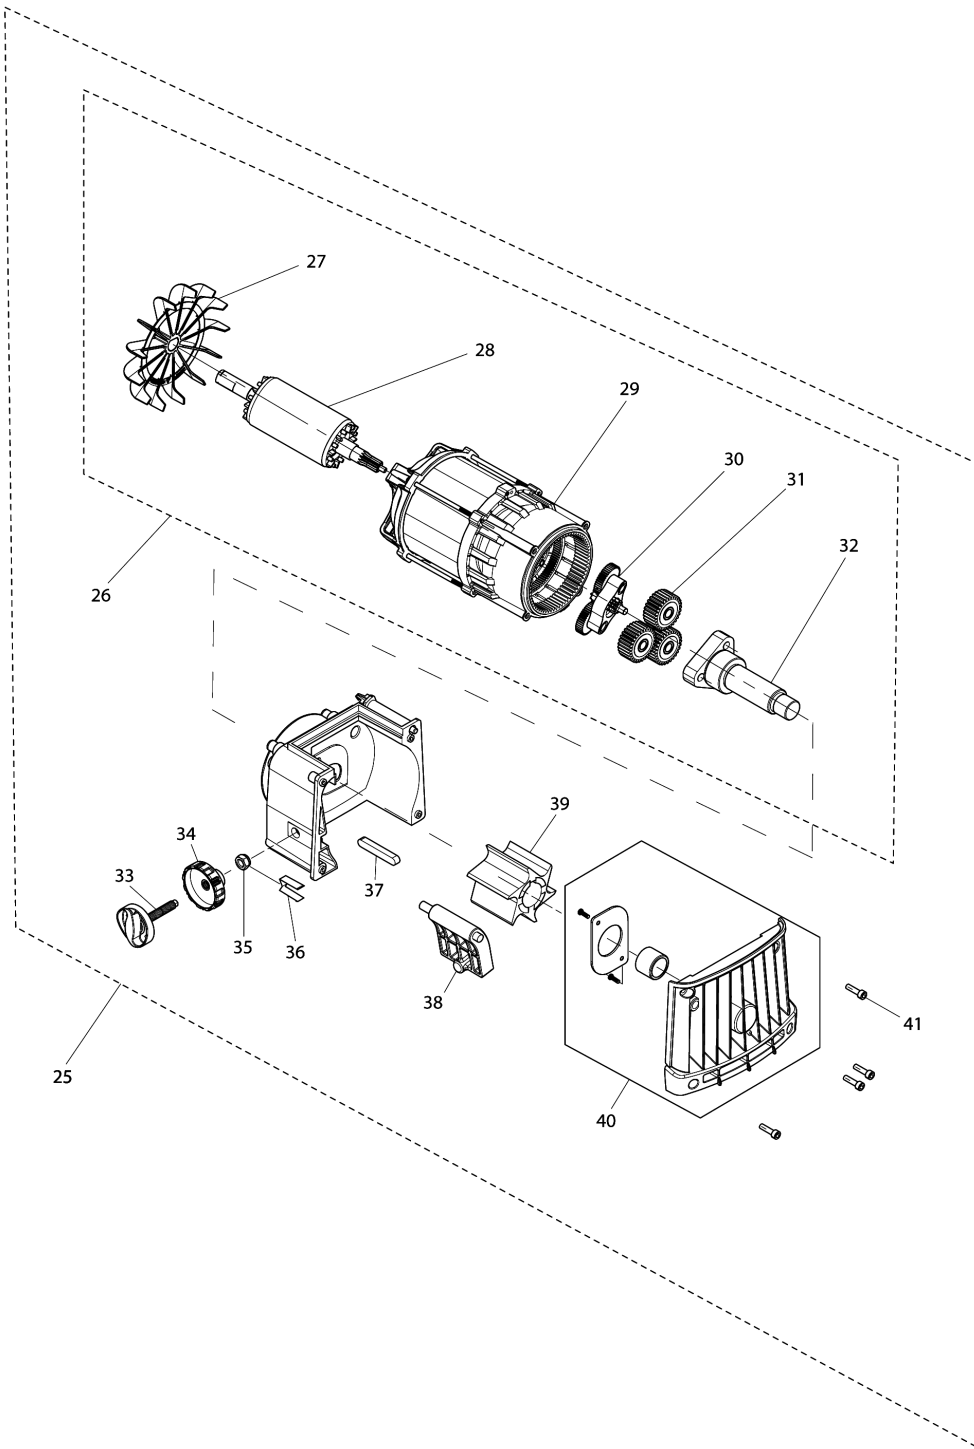

Model No.UD2500 ELECTRIC SHREDDER