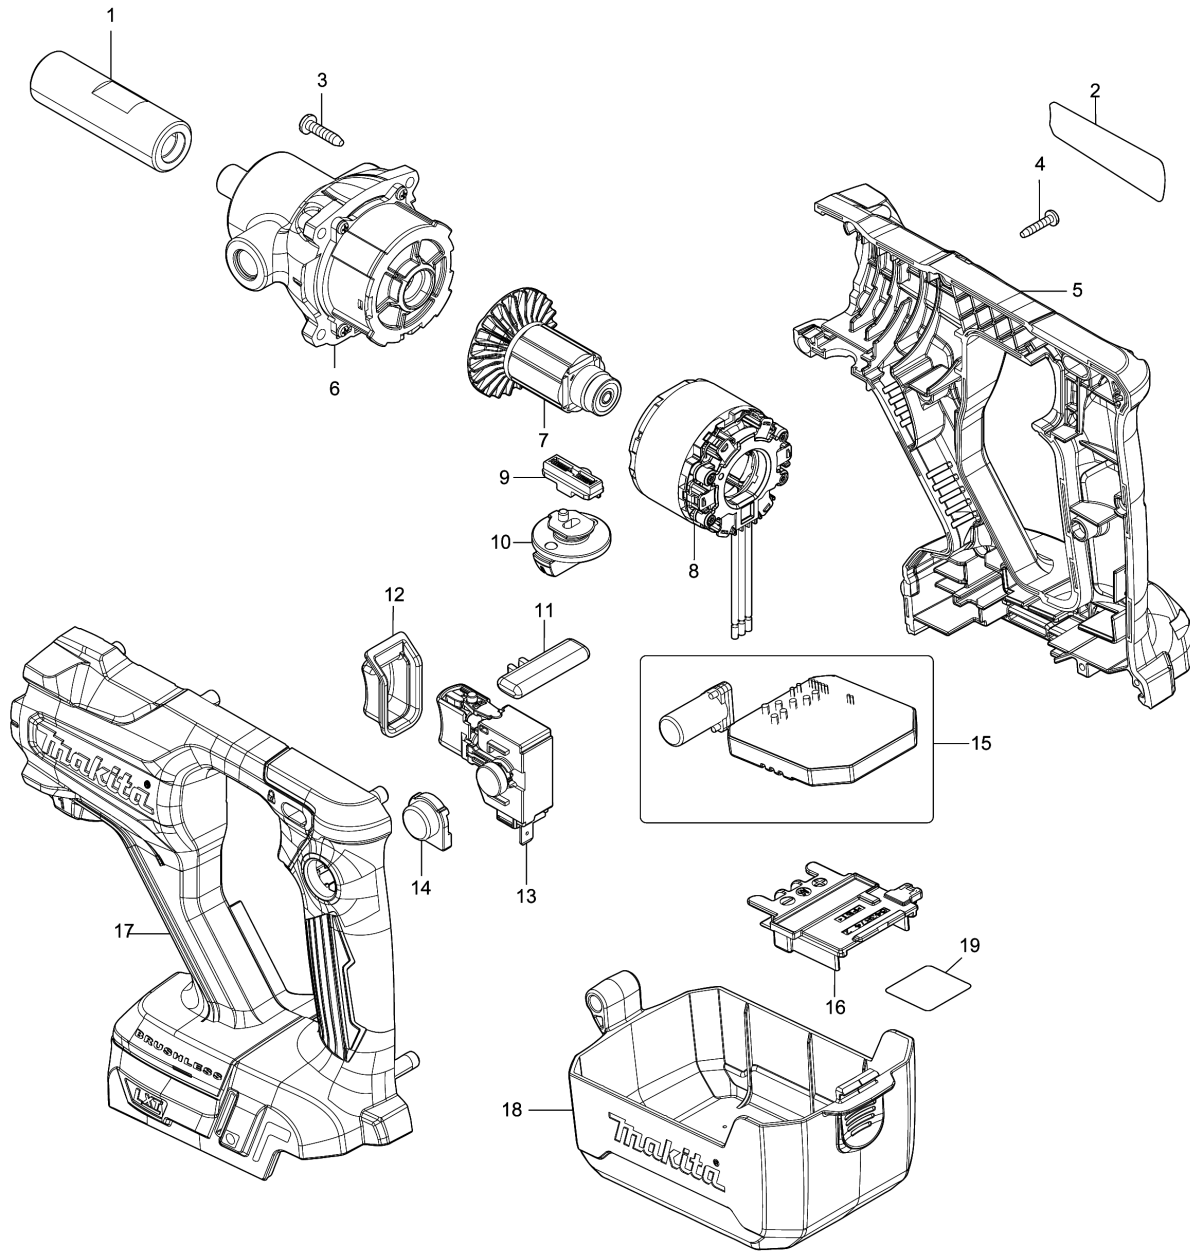

Model No.DUT130 CORDLESS MIXER

Model No.DUT130 CORDLESS MIXER

Item	Parts No.	Description	I/C	Qty	New/Old	Opt. 1	Opt. 2	Note
001	326649-1	SHAFT HOLDER 1/2-M14		1				
002	855D77-2	DUT130 NAME PLATE		1				
003	265995-6	TAPPING SCREW 4X18		4	*			
003-1	266045-0	TAPPING SCREW 4X20	<	4				
004	266130-9	TAPPING SCREW BIND PT 3X16		10				
005	183L06-6	HOUSING SET		1				
C10	263005-3	RUBBER PIN 6		2				
C20	252126-6	HEX. LOCK NUT M4-7		2				
D10		INC. 17						
006	127065-8	GEAR ASSEMBLY		1				
007	619551-8	ROTOR		1				
008	629396-6	STATOR		1				
009	127066-6	CHANGE LEVER ASSEMBLY		1				
C10	232518-5	COMPRESSION SPRING 4		2				
010	127282-0	SPEED CHANGE LEVER ASSEMBLY		1				
C10	213118-0	O RING 12		1				
011	458822-6	LOCK LEVER		1				
012	458816-1	SWITCH COVER		1				
013	651088-9	SWITCH C3JW-4B-1L		1				
014	458819-5	LOCK ON BUTTON COVER		1				
015	620972-9	CONTROLLER		1				
016	643874-2	TERMINAL		1				
017	183L06-6	HOUSING SET		1				
C10	263005-3	RUBBER PIN 6		2				
C20	252126-6	HEX. LOCK NUT M4-7		2				
D10		INC. 5						
018	458820-0	COVER		1				
019	855D80-3	DUT130 SERIAL NO. LABEL		1				
A01	140G50-6	GRIP COMPLETE		1				
A02	A-43692	MIXING BLADE 165		1				
A03	168884-3	SHAFT COMPLETE		1				
A04	265220-5	HEX. BOLT M8X18		1				
A06	458814-5	FRONT COVER		1				
A07	781006-4	WRENCH 13		1				
A08	781010-3	WRENCH 19		2				
A09	831253-8	TOTE BAG		1				
A13	781011-1	WRENCH 22		1				

Please order the parts with part number.

Print Date 27/3/2020