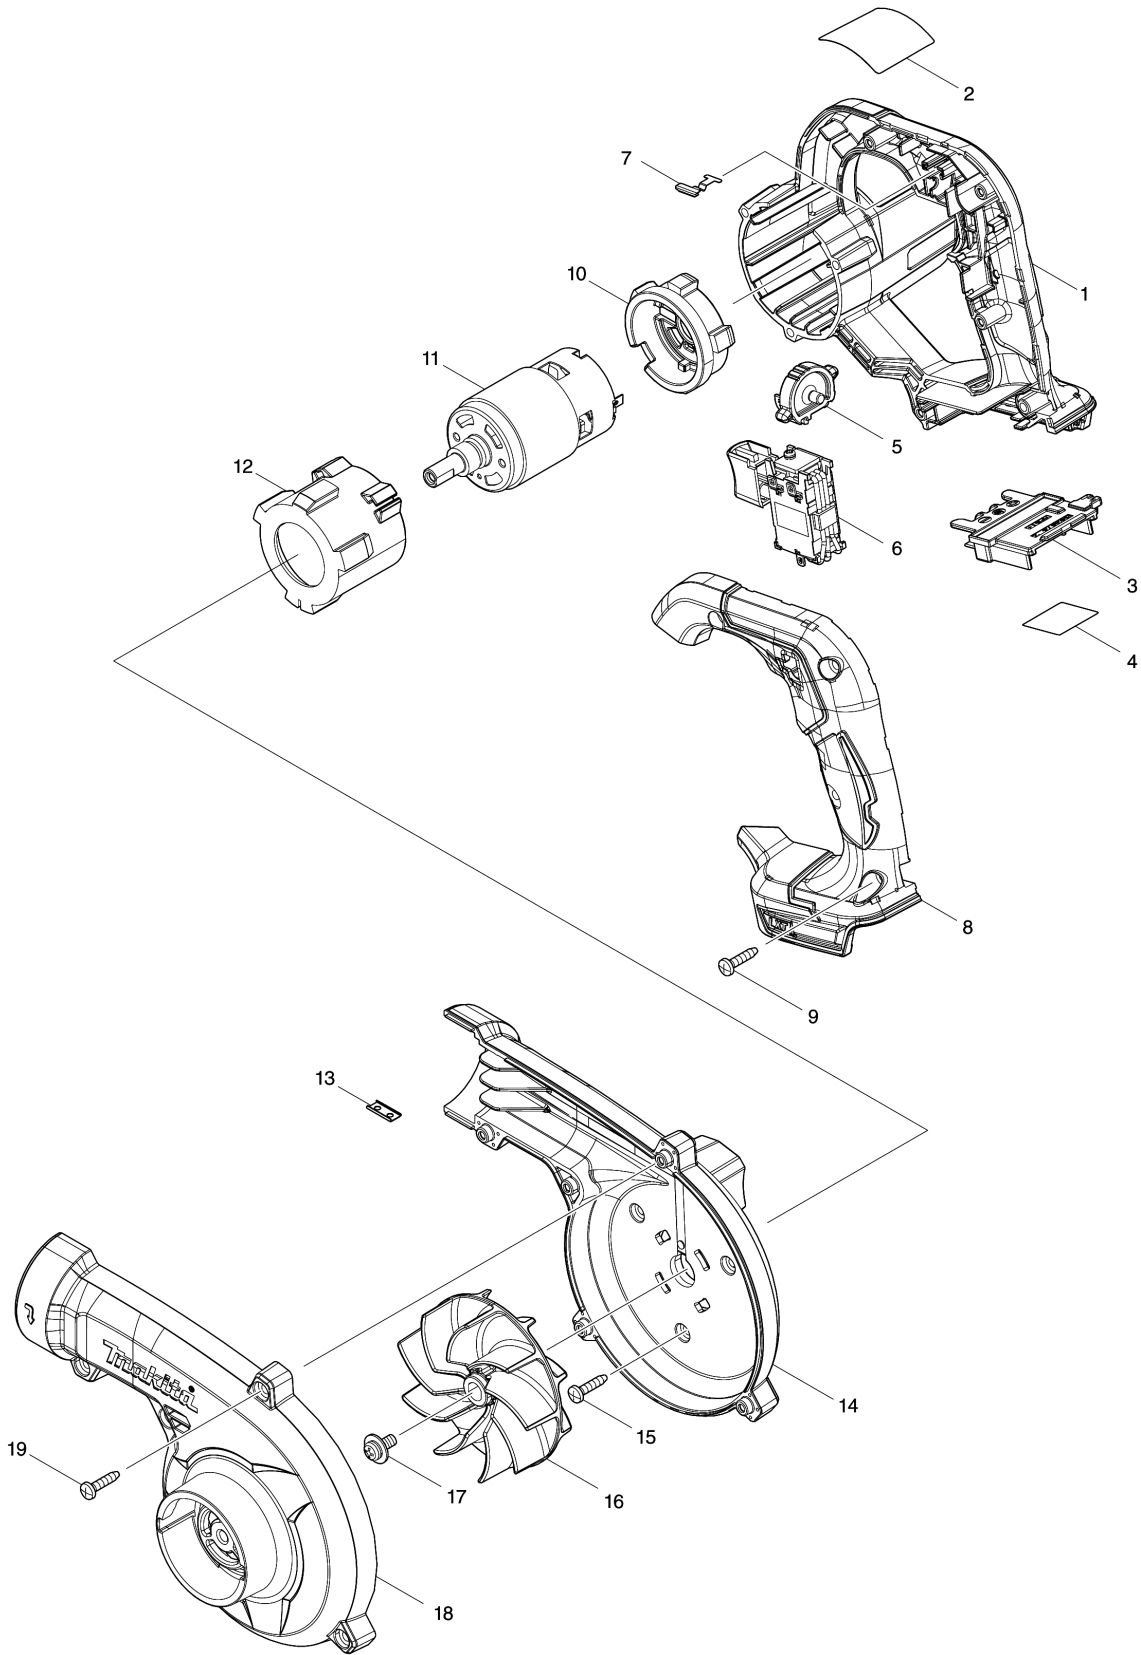

Model No.DUB185 CORDLESS BLOWER

Model No.DUB185 CORDLESS BLOWER

Item	Parts No.	Description	I/C	Qty	New/Old	Opt. 1	Opt. 2	Note
001	183P63-8	MOTOR HOUSING SET		1				
D10		INC. 8						
002	856X26-2	DUB185 NAME PLATE		1				
003	643874-2	TERMINAL		1				
004	856X33-5	DUB185 SERIAL NO. LABEL		1				
005	412573-5	DIAL		1				
006	632P93-1	SWITCH UNIT		1				
007	232620-4	LEAF SPRING		1				
008	183P63-8	MOTOR HOUSING SET		1				
D10		INC. 1						
009	266326-2	TAPPING SCREW 4X18		5				
010	422589-2	MOTOR RUBBER RING B		1				
011	629484-9	DC MOTOR		1				
012	422588-4	MOTOR RUBBER RING A		1				
013	345998-7	SET PLATE		1				
014	140U56-8	FAN HOUSING COMPLETE		1				
C10	8012T7-9	CAUTION LABEL		1				
015	266326-2	TAPPING SCREW 4X18		3				
016	240210-9	FAN 85		1				
017	265B25-5	PAN HEAD SCREW M5X12 WITH WG		1				
018	412572-7	FAN COVER		1				
019	266326-2	TAPPING SCREW 4X18		5				
A02	123245-4	NOZZLE ASS'Y		1				
C10	454703-2	JOINT		1				

Please order the parts with part number.

Print Date 11/3/2020