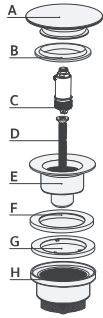

**CELESTE
BUNNVENTIL**

Tools Needed