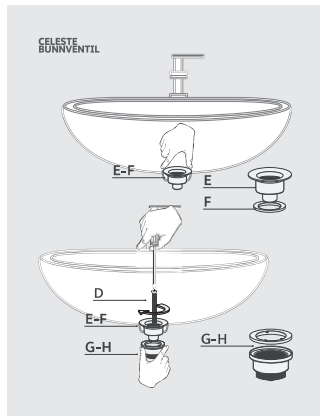

**CELESTE
BUNNVENTIL**

Tools Needed