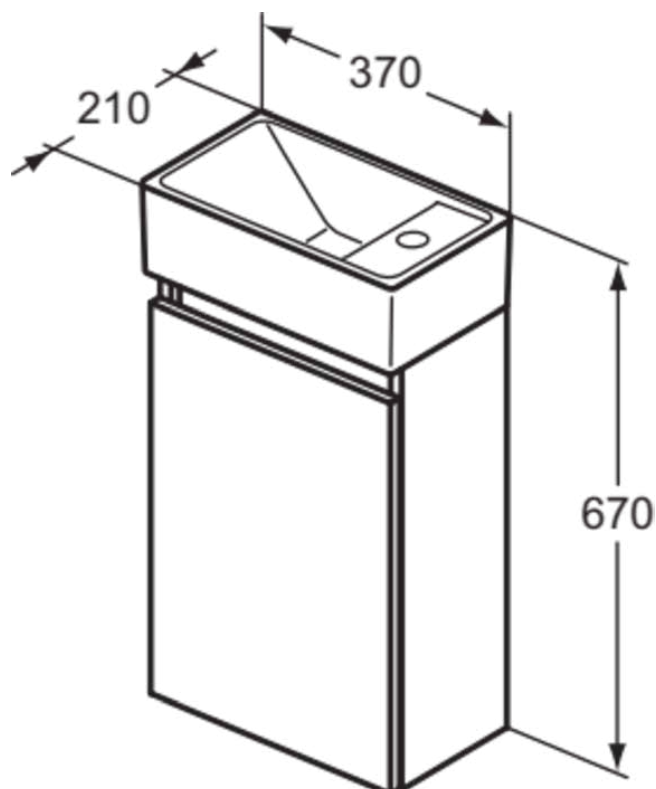

EUROVIT+/ULYSSE+/SIMPLICITY+

R0569TI

EUROVIT+/ULYSSE+/SIMPLICITY+ | Furniture bundle 370x210x670 mm in mid grey finish, 1 tap hole, without overflow, 1 door | Handleless, Soft close, Sustainably sourced wood

Image & drawing

General information

Product type:	Furniture bundles
Sub product type:	Furniture bundle
Brand:	Ideal Standard
Suite name:	EUROVIT+/ULYSSE+/SIMPLICITY+
Designer:	Palomba Serafini Associati
Colour:	TI - Mid Grey
Surface finish effect:	glossy
Height (mm):	670
Width (mm):	370
Length / Projection (mm):	210
Fixing method:	Fixing bolts
Net weight (kg):	12.80
EAN code:	3391500589988

Included products

E211201:	ILLIFE S | Handrinse basin 370x210x120 mm in white glossy finish, 1 tap hole, without overflow
R0271TI:	EUROVIT+/ULYSSE+/SIMPLICITY+ | Basin unit 354x202x550 mm in mid grey finish, 1 door

Features

	Handleless		Soft close
	Sustainably sourced wood		

Product specifications

Adjustable flush volume:	No
Closing mechanism:	Soft-closing
Colour code:	TI
Colour description:	mid grey
Corner model:	No
Handle(s):	Handleless with groove
Includes a chain eye:	No
Legs adjustable:	No
Material (bundle):	Handrinse basin (E211201): Ceramic
Material quality (bundle):	Handrinse basin (E211201): Finefireclay
Amount of doors (total):	1
Amount of doors, left-opening:	1
Amount of doors, right-opening:	0
Amount of drawers (total):	0
Amount of external drawers:	0
Amount of internal drawers:	0
Amount of open compartments:	0