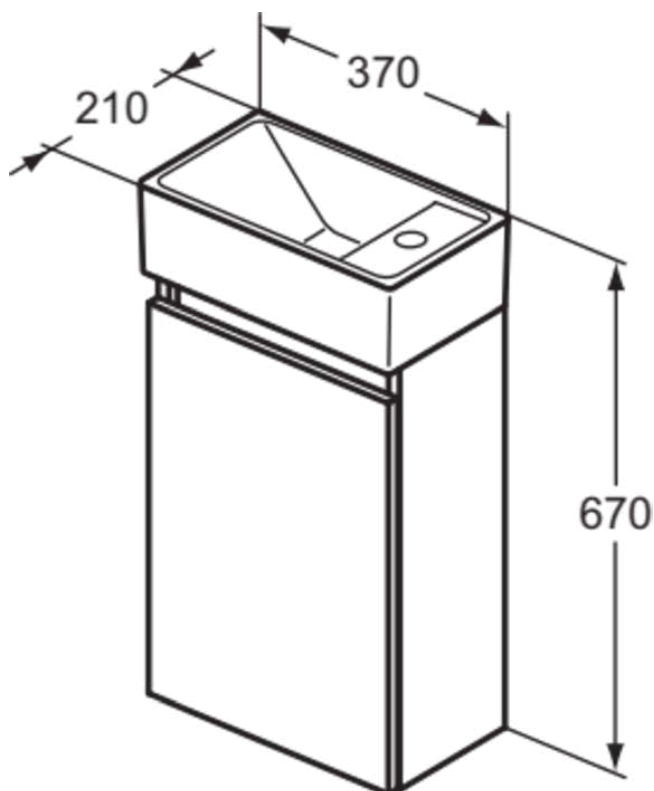

EUROVIT+/ULYSSE+/SIMPLICITY+

R0569WG

EUROVIT+/ULYSSE+/SIMPLICITY+ | Furniture bundle 370x210x670 mm in gloss white finish, 1 tap hole, without overflow, 1 door | Handleless, Soft close, Sustainably sourced wood

Image & drawing

General information

Product type:	Furniture bundles
Sub product type:	Furniture bundle
Brand:	Ideal Standard
Suite name:	EUROVIT+/ULYSSE+/SIMPLICITY+
Designer:	Palomba Serafini Associati
Colour:	WG - Gloss White
Surface finish effect:	glossy
Height (mm):	670
Width (mm):	370
Length / Projection (mm):	210
Fixing method:	Fixing bolts
Net weight (kg):	12.80
EAN code:	3391500589995

Included products

E211201:	ILLIFE S Handrinse basin 370x210x120 mm in white glossy finish, 1 tap hole, without overflow
R0271WG:	EUROVIT+/ULYSSE+/SIMPLICITY+ Basin unit 354x202x550 mm in gloss white finish, 1 door

Features

Handleless

Soft close

Sustainably sourced wood

Product specifications

Adjustable flush volume:	No
Closing mechanism:	Soft-closing
Colour code:	WG
Colour description:	gloss white
Corner model:	No
Handle(s):	Handleless with groove
Includes a chain eye:	No
Legs adjustable:	No
Material (bundle):	Handrinse basin (E211201): Ceramic
Material quality (bundle):	Handrinse basin (E211201): Finefireclay
Amount of doors (total):	1
Amount of doors, left-opening:	1
Amount of doors, right-opening:	0
Amount of drawers (total):	0
Amount of external drawers:	0
Amount of internal drawers:	0
Amount of open compartments:	0