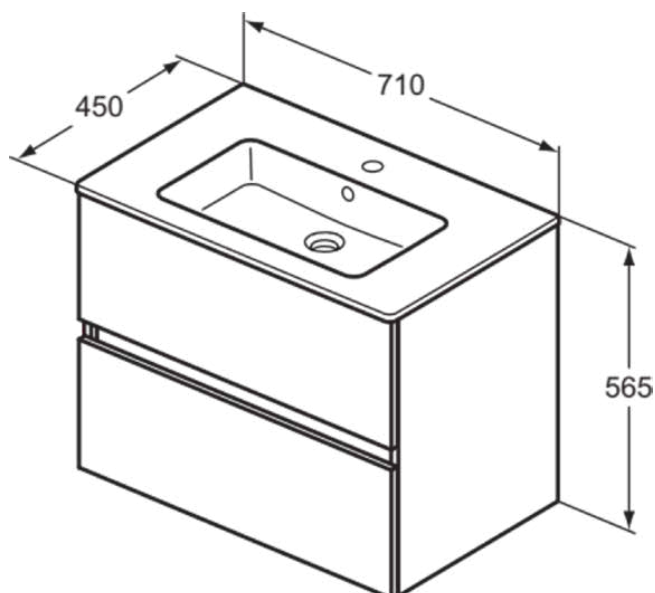

EUROVIT+/ULYSSE+/SIMPLICITY+

R0573Y8

EUROVIT+/ULYSSE+/SIMPLICITY+ | Furniture bundle 710x450x565 mm in natural oak finish, 1 tap hole, with overflow, 2 drawer | Handleless, Soft close

Image & drawing

General information

Product type:	Furniture bundles
Sub product type:	Furniture bundle
Brand:	Ideal Standard
Suite name:	EUROVIT+/ULYSSE+/SIMPLICITY+
Designer:	Palomba Serafini Associati
Colour:	Y8 - Natural Oak
Height (mm):	565
Width (mm):	710
Length / Projection (mm):	450
Fixing method:	Fixing set
Net weight (kg):	29.00
EAN code:	3391500590168

Included products

E053501:	EUROVIT Vanity basin 710x450x140 mm in white glossy finish, 1 tap hole, with overflow
R0261Y8:	EUROVIT+/ULYSSE+/SIMPLICITY+ Basin unit 700x440x550 mm in natural oak finish, 2 drawer