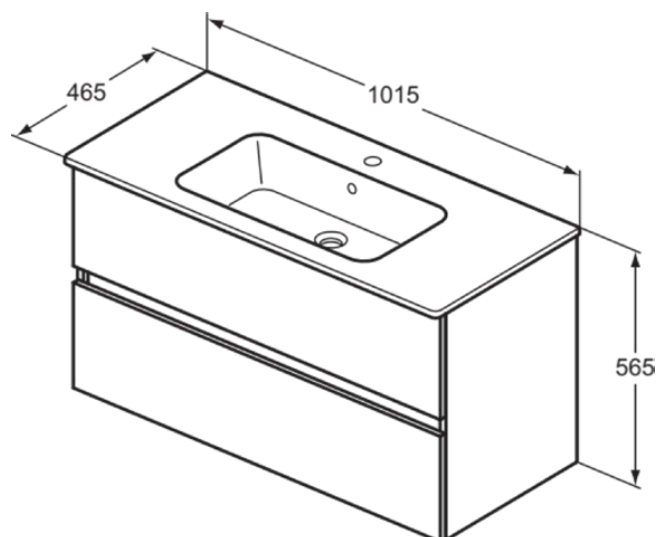

EUROVIT+/ULYSSE+/SIMPLICITY+

R0575WG

EUROVIT+/ULYSSE+/SIMPLICITY+ | Furniture bundle 1015x465x565 mm in gloss white finish, 1 tap hole, with overflow, 2 drawer | Handleless, Soft close, Sustainably sourced wood

Image & drawing

General information

Product type:	Furniture bundles
Sub product type:	Furniture bundle
Brand:	Ideal Standard
Suite name:	EUROVIT+/ULYSSE+/SIMPLICITY+
Designer:	Palomba Serafini Associati
Colour:	WG - Gloss White
Surface finish effect:	glossy
Height (mm):	565
Width (mm):	1015
Length / Projection (mm):	465
Fixing method:	Fixing set
Net weight (kg):	48.70
EAN code:	3391500590236

Included products

T531701:	EUROVIT Vanity basin 1015x465x175 mm in white glossy finish, 1 tap hole, with overflow
R0265WG:	EUROVIT+/ULYSSE+/SIMPLICITY+ Basin unit 1000x440x550 mm in gloss white finish, 2 drawer

Features

	Handleless		Soft close
	Sustainably sourced wood		

Product specifications

Adjustable flush volume:	No
Closing mechanism:	Soft-closing
Colour code:	WG
Colour description:	gloss white
Corner model:	No
Grinded bottom side:	No
Handle(s):	Handleless with groove
Includes a chain eye:	No
Legs adjustable:	No
Material (bundle):	Vanity basin (T531701): Ceramic
Material quality (bundle):	Vanity basin (T531701): Finefireclay
Amount of doors (total):	0
Amount of doors, left-opening:	0
Amount of doors, right-opening:	0
Amount of drawers (total):	2
Amount of external drawers:	2
Amount of internal drawers:	0