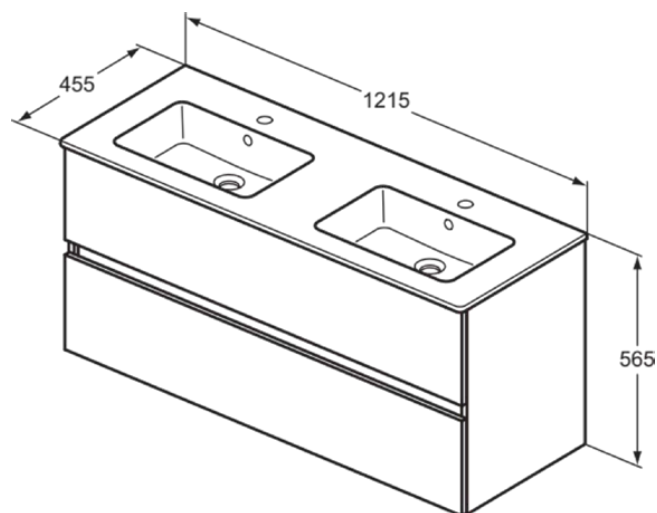

EUROVIT+/ULYSSE+/SIMPLICITY+

R0576Y9

EUROVIT+/ULYSSE+/SIMPLICITY+ | Double Furniture bundle 1215x455x565 mm in flint hickory finish, 4 tap holes, with overflow, 2 drawer | Handleless, Soft close

Image & drawing

General information

Product type:	Furniture bundles
Sub product type:	Furniture bundle
Brand:	Ideal Standard
Suite name:	EUROVIT+/ULYSSE+/SIMPLICITY+
Designer:	Palomba Serafini Associati
Colour:	Y9 - Flint Hickory
Height (mm):	565
Width (mm):	1215
Length / Projection (mm):	455
Fixing method:	Fixing set
Net weight (kg):	61.10
EAN code:	3391500590298

Included products

E053401:	EUROVIT Double Vanity basin 1215x455x155 mm in white glossy finish, 4 tap holes, with overflow
R0266Y9:	EUROVIT+/ULYSSE+/SIMPLICITY+ Basin unit 1200x440x550 mm in flint hickory finish, 2 drawer