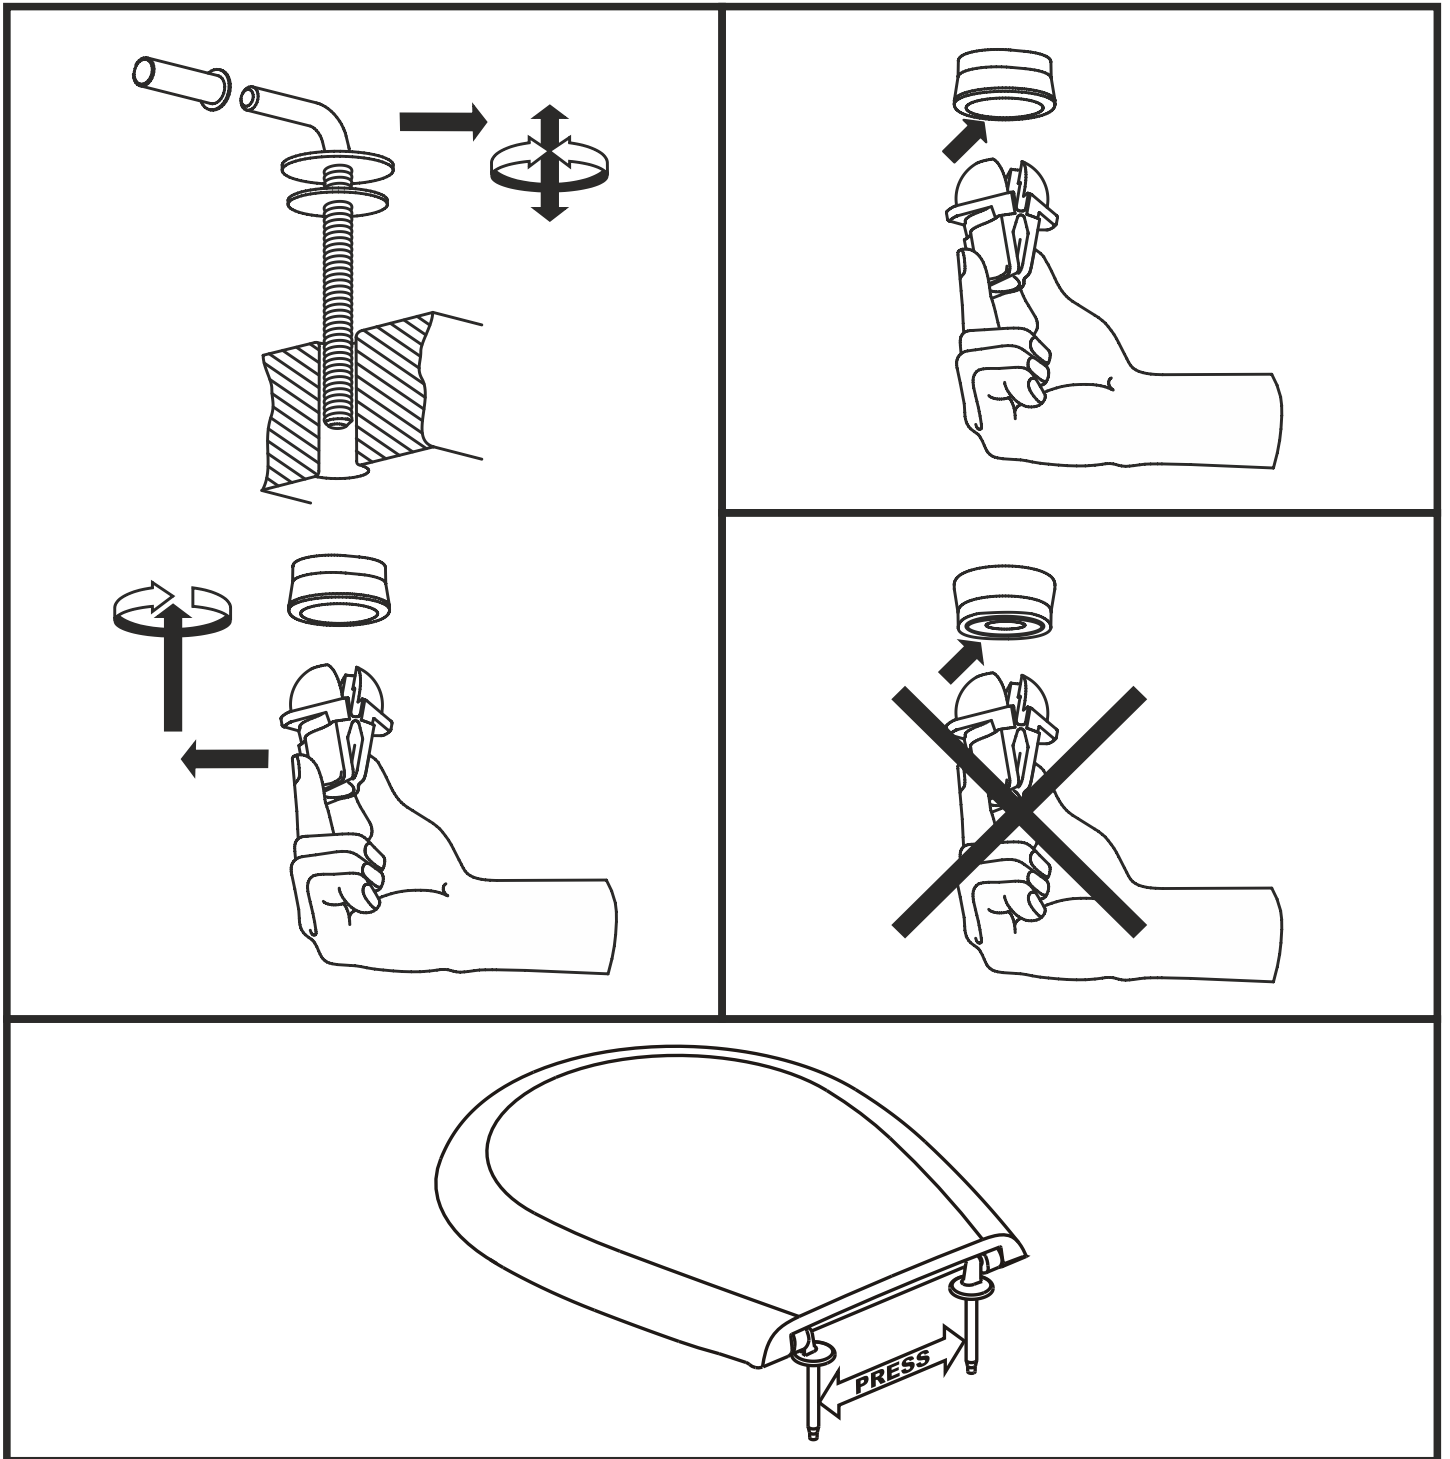

JIKA

8.9328.1.300.063.1 Deep by JIKA

8.9328.2.300.063.1 Deep by JIKA

BALTIC, DEEP by JIKA

Max.
150
kg

Alkali
pH-
Wert
mind. 6,0

Max.
85°C
3 Min.

JIKA