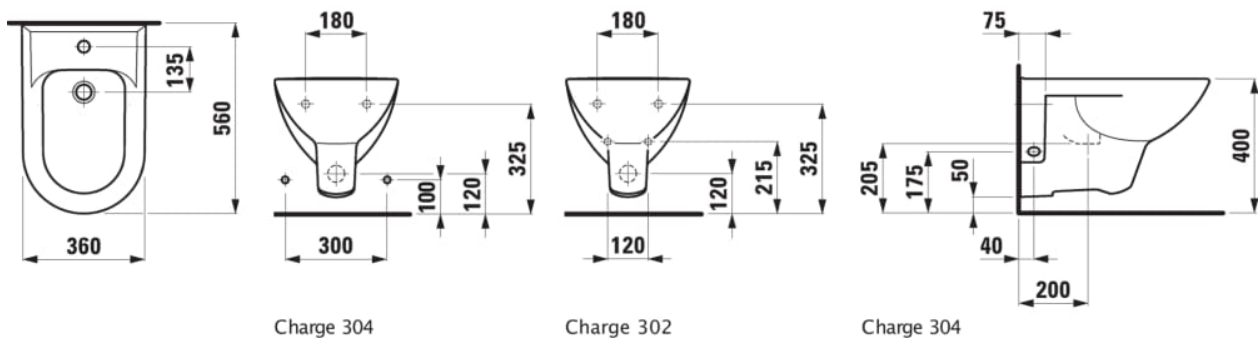

TECHNICAL DRAWINGS