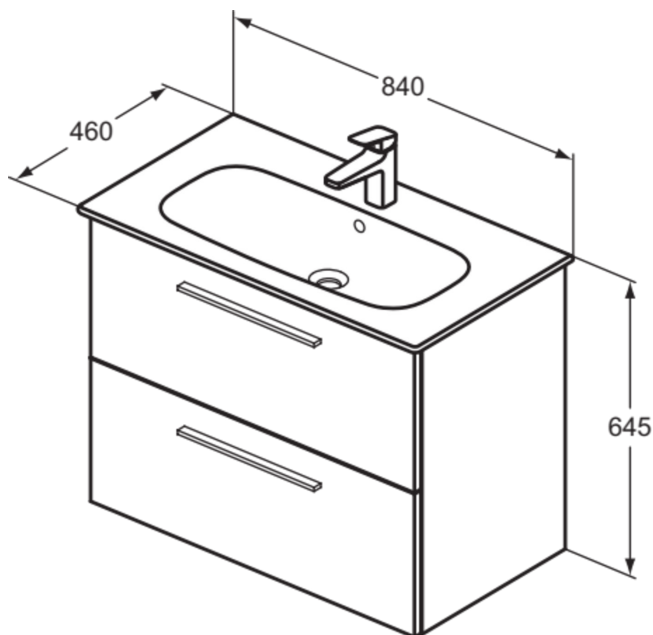

I.LIFE A

K8744DU

I.LIFE A | Basin unit 840x460x645 mm in matt white finish, 2 drawer | Soft close, Assembled, Sustainably sourced wood

Image & drawing

General information

Product type:	Furniture
Sub product type:	Basin unit
Brand:	Ideal Standard
Suite name:	I.LIFE A
Designer:	Palomba Serafini Associati
Colour:	DU - Matt White
Surface finish effect:	matt
Height (mm):	645
Width (mm):	840
Length / Projection (mm):	460
Fixing method:	Fixing set
Net weight (kg):	0.00
EAN code:	4015413057127

Features

Soft close

Assembled

Sustainably sourced wood

Product specifications

Closing mechanism:	Soft-closing
Colour code:	DU
Colour description:	matt white
Corner model:	No
Handle(s):	Required
Legs adjustable:	No
Material:	Wood
Material quality of structure / body:	MFC (Class E1)/MDF
Amount of drawers (total):	2
Opening mechanism:	Pull-to-open
PVD technology:	No
Reversible door:	No
Space-saving model:	No
Surface finish effect:	matt
Sustainably sourced wood:	Yes
With cutout section:	No
With interior lighting:	No
With legs:	No
With socket outlet:	No
With worktop:	No
Fixing material included:	Yes
Fixing method:	Fixing set

I.LIFE A

K8744DU

I.LIFE A | Basin unit 840x460x645 mm in matt white finish, 2 drawer | Soft close, Assembled, Sustainably sourced wood

Mounting method: Wall

Your local contact:

België • Belgique

Ideal Standard Produktions-GmbH
Corporate Village - Frame 21 Building
Da Vincilaan 2
B-1935 Zaventem
☎ +32 2 325 66 00
✉ +32 2 325 66 01
www.idealstandard.be