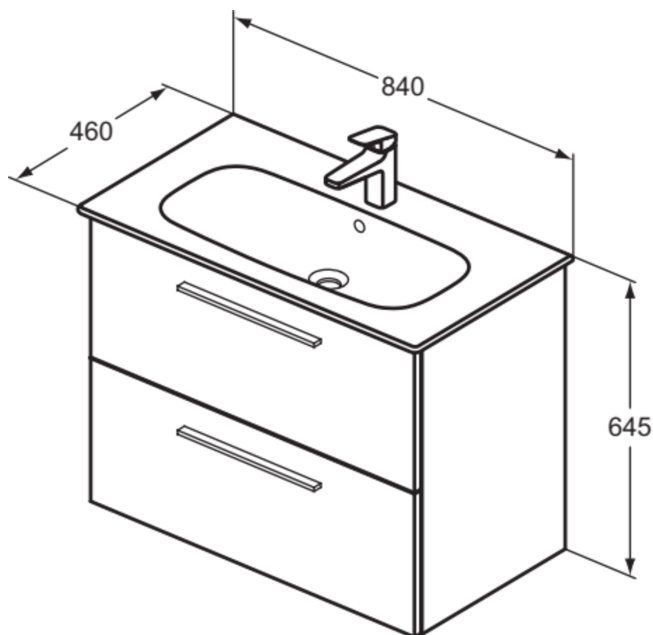

## K8744NH

I.LIFE A | Basin unit 840x460x645 mm in greige matt finish, 2 drawer | Soft close, Assembled, Sustainably sourced wood

### General information

Product type:	Furniture
Sub product type:	Basin unit
Brand:	Ideal Standard
Suite name:	I.LIFE A
Designer:	Palomba Serafini Associati
Colour:	NH - Greige Matt
Surface finish effect:	matt
Height (mm):	645
Width (mm):	840
Length / Projection (mm):	460
Fixing method:	Fixing set
Net weight (kg):	0.00
EAN code:	4015413057134