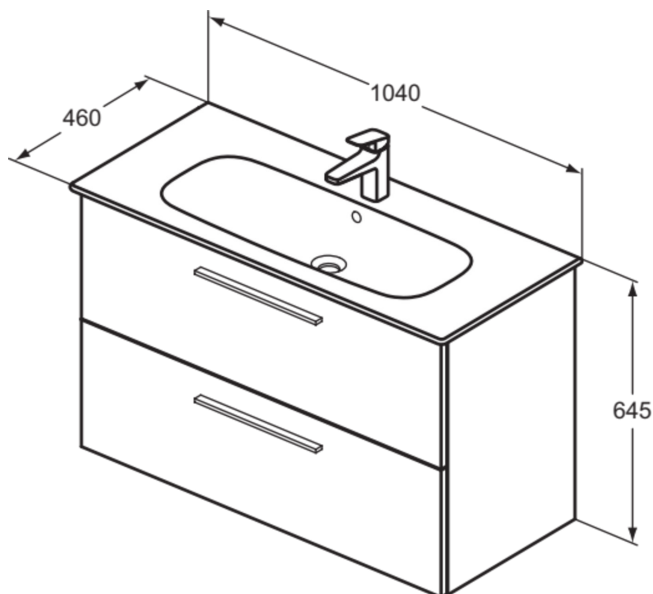

I.LIFE A

K8745NW

I.LIFE A | Basin unit 1040x460x645 mm in coffee oak finish, 2 drawer | Soft close, Assembled, Sustainably sourced wood

Image & drawing

General information

Product type:	Furniture
Sub product type:	Basin unit
Brand:	Ideal Standard
Suite name:	I.LIFE A
Designer:	Palomba Serafini Associati
Colour:	NW - Coffee Oak
Surface finish effect:	matt
Height (mm):	645
Width (mm):	1040
Length / Projection (mm):	460
Fixing method:	Fixing set
Net weight (kg):	0.00
EAN code:	4015413057325

Features

Soft close

Assembled

Sustainably sourced wood

Product specifications

Closing mechanism:	Soft-closing
Colour code:	NW
Colour description:	coffee oak
Corner model:	No
Handle(s):	Required
Legs adjustable:	No
Material:	Wood
Material quality of structure / body:	MFC (Class E1)/MDF
Amount of drawers (total):	2
Amount of external drawers:	2
Opening mechanism:	Pull-to-open
PVD technology:	No
Reversible door:	No
Space-saving model:	No
Surface finish effect:	matt
Sustainably sourced wood:	Yes
With cutout section:	No
With interior lighting:	No
With legs:	No
With socket outlet:	No
With worktop:	No
Fixing material included:	Yes

I.LIFE A

K8745NW

I.LIFE A | Basin unit 1040x460x645 mm in coffee oak finish, 2 drawer | Soft close, Assembled, Sustainably sourced wood

Fixing method:

Fixing set

Mounting method:

Wall

Your local contact: