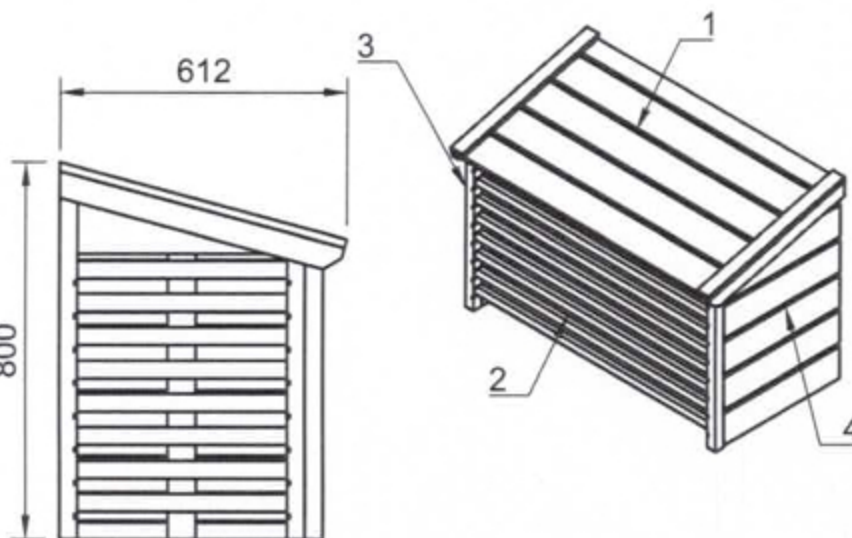

Ambista wooden cover

B-B (1:20)

Pos. nr.		Diensions(mm)	Qty.
1		75x633x1169	1
2		38x620x1131	1
3		38x523x760	1
4		38x523x760	1
5	additional blank	19x60x680	1
6	screw	4x30 T20	15
7	dowel	5x40	2
8	fixing plate	30x50	2
9	screw	4x70 T20	2