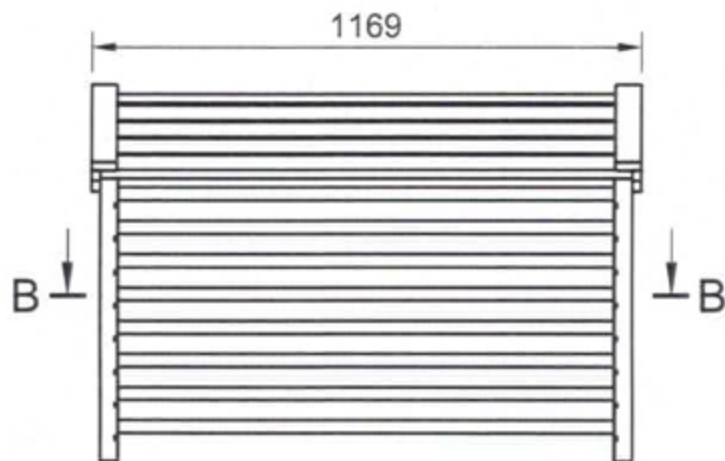

Ambista wooden cover

B-B (1:20)

Pos. nr.		Diensions(mm)	Qty.
1		75x633x1169	1
2		38x620x1131	1
3		38x523x760	1
4		38x523x760	1
5	additional blank	19x60x680	1
6	screw	4x30 T20	15
7	dowel	5x40	2
8	fixing plate	30x50	2
9	screw	4x70 T20	2