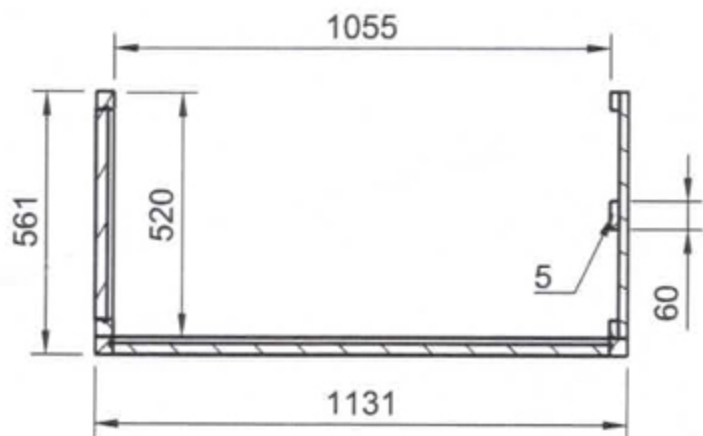

Ambista wooden cover

B-B (1:20)

Pos. nr.		Diensions(mm)	Qty.
1		75x633x1169	1
2		38x620x1131	1
3		38x523x760	1
4		38x523x760	1
5	additional blank	19x60x680	1
6	screw	4x30 T20	15
7	dowel	5x40	2
8	fixing plate	30x50	2
9	screw	4x70 T20	2