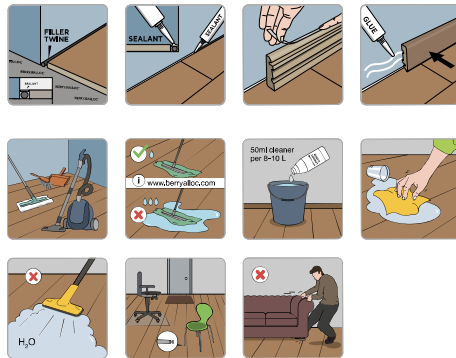

HYDRO PLUS® ACCESSORIES

Made in Belgium

LOOKING FOR MORE INFO?

- UNDERLAYS
- INSTALLATION
- FLOOR HEATING
- CARE & MAINTENANCE
- WARRANTY

VISIT OUR WEBSITE
WWW.BERRYALLOC.COM

Berry Alloc is a registered trademark of Berry Alloc. Eternity Long is a registered trademark of Berry Alloc. © 2015 Berry Alloc. All rights reserved.