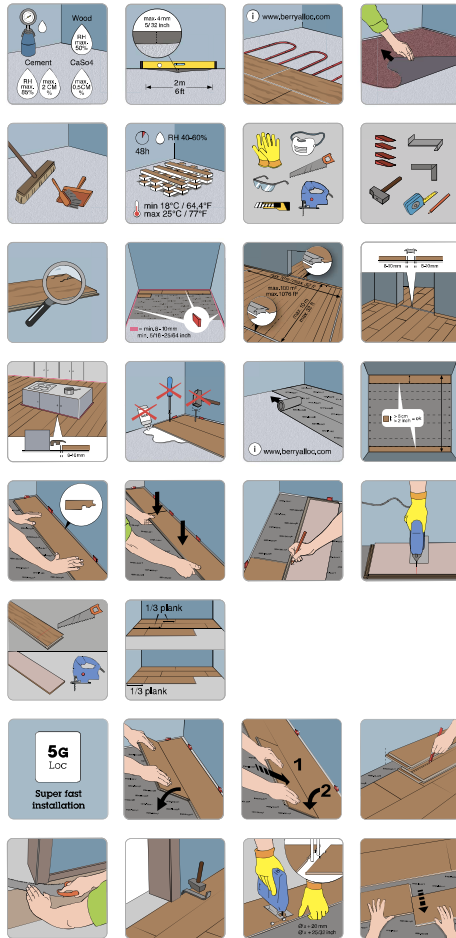

Eternity Long