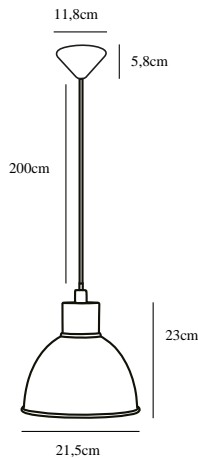

POP | PENDANTS/SUSPENDED LIGHTING | GREEN **nordlux**[®]

45833023

Voltage (V): 230 Volt
IP degree if the fixture includes two types of IP degree: IP20
Maximum compatible bulb wattage (W): 60W
Class (Class I, Class II, Class III): Class 2 (Double isolated)
Lampholder type (eg, E27/E14, etc): E27
Dimmerable: Yes with compatible bulb

Primary material: Metal
Color of the cable: White
Length of the cable (cm): 200
Is the cable replaceable: False

Color: Green
Height (cm): 23
Shade Diameter (cm): 21.5
EAN: 5701581370982
TUN: 1902358
Item Number: 45833023
Pcs Per Master Carton: 3

Sales Box Height (cm): 22
Sales Box Width(cm): 24
Sales Box Depth (cm): 22
Sales Box Volume m³ : 0.0116
Net weight of the luminaire (kg): 0.64

• Contemporary and simple style • Contemporary and simple style