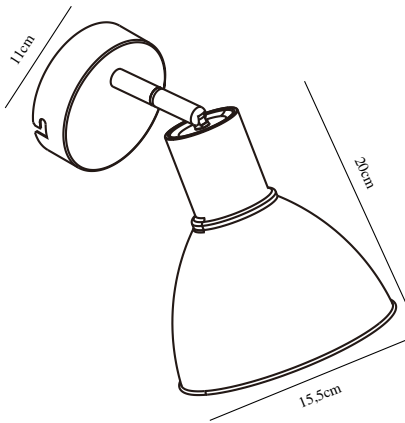

POP | WALL LIGHTING | GREEN

45841023

nordlux®

Voltage (V): 230 Volt
IP degree if the fixture includes two types of IP degree: IP20
Maximum compatible bulb wattage (W): 60W
Class (Class I, Class II, Class III): Class 2 (Double isolated)
Lampholder type (eg, E27/E14, etc): E27
Dimmerable: Yes with compatible bulb
Switch placement: On the cable

Color: Green
Height (cm): 20
Width (cm): 15.5
Tube Diameter (cm): 1.3
Shade Diameter (cm): 15.5
Projection (cm): 19

EAN: 5701581371583
TUN: 1902436
Item Number: 45841023
Pcs Per Master Carton: 3

Sales Box Height (cm): 16
Sales Box Width(cm): 20
Sales Box Depth (cm): 20
Sales Box Volume m³ : 0.0064
Net weight of the luminaire (kg): 0.64

Primary material: Metal
Color of the cable: White
Length of the cable (cm): 180
Is the cable replaceable: True

• Contemporary and simple style • Contemporary and simple style

Elegant retro wall light made of metal with high-gloss finish. The light has a rotatable head and features a switch on the cord.