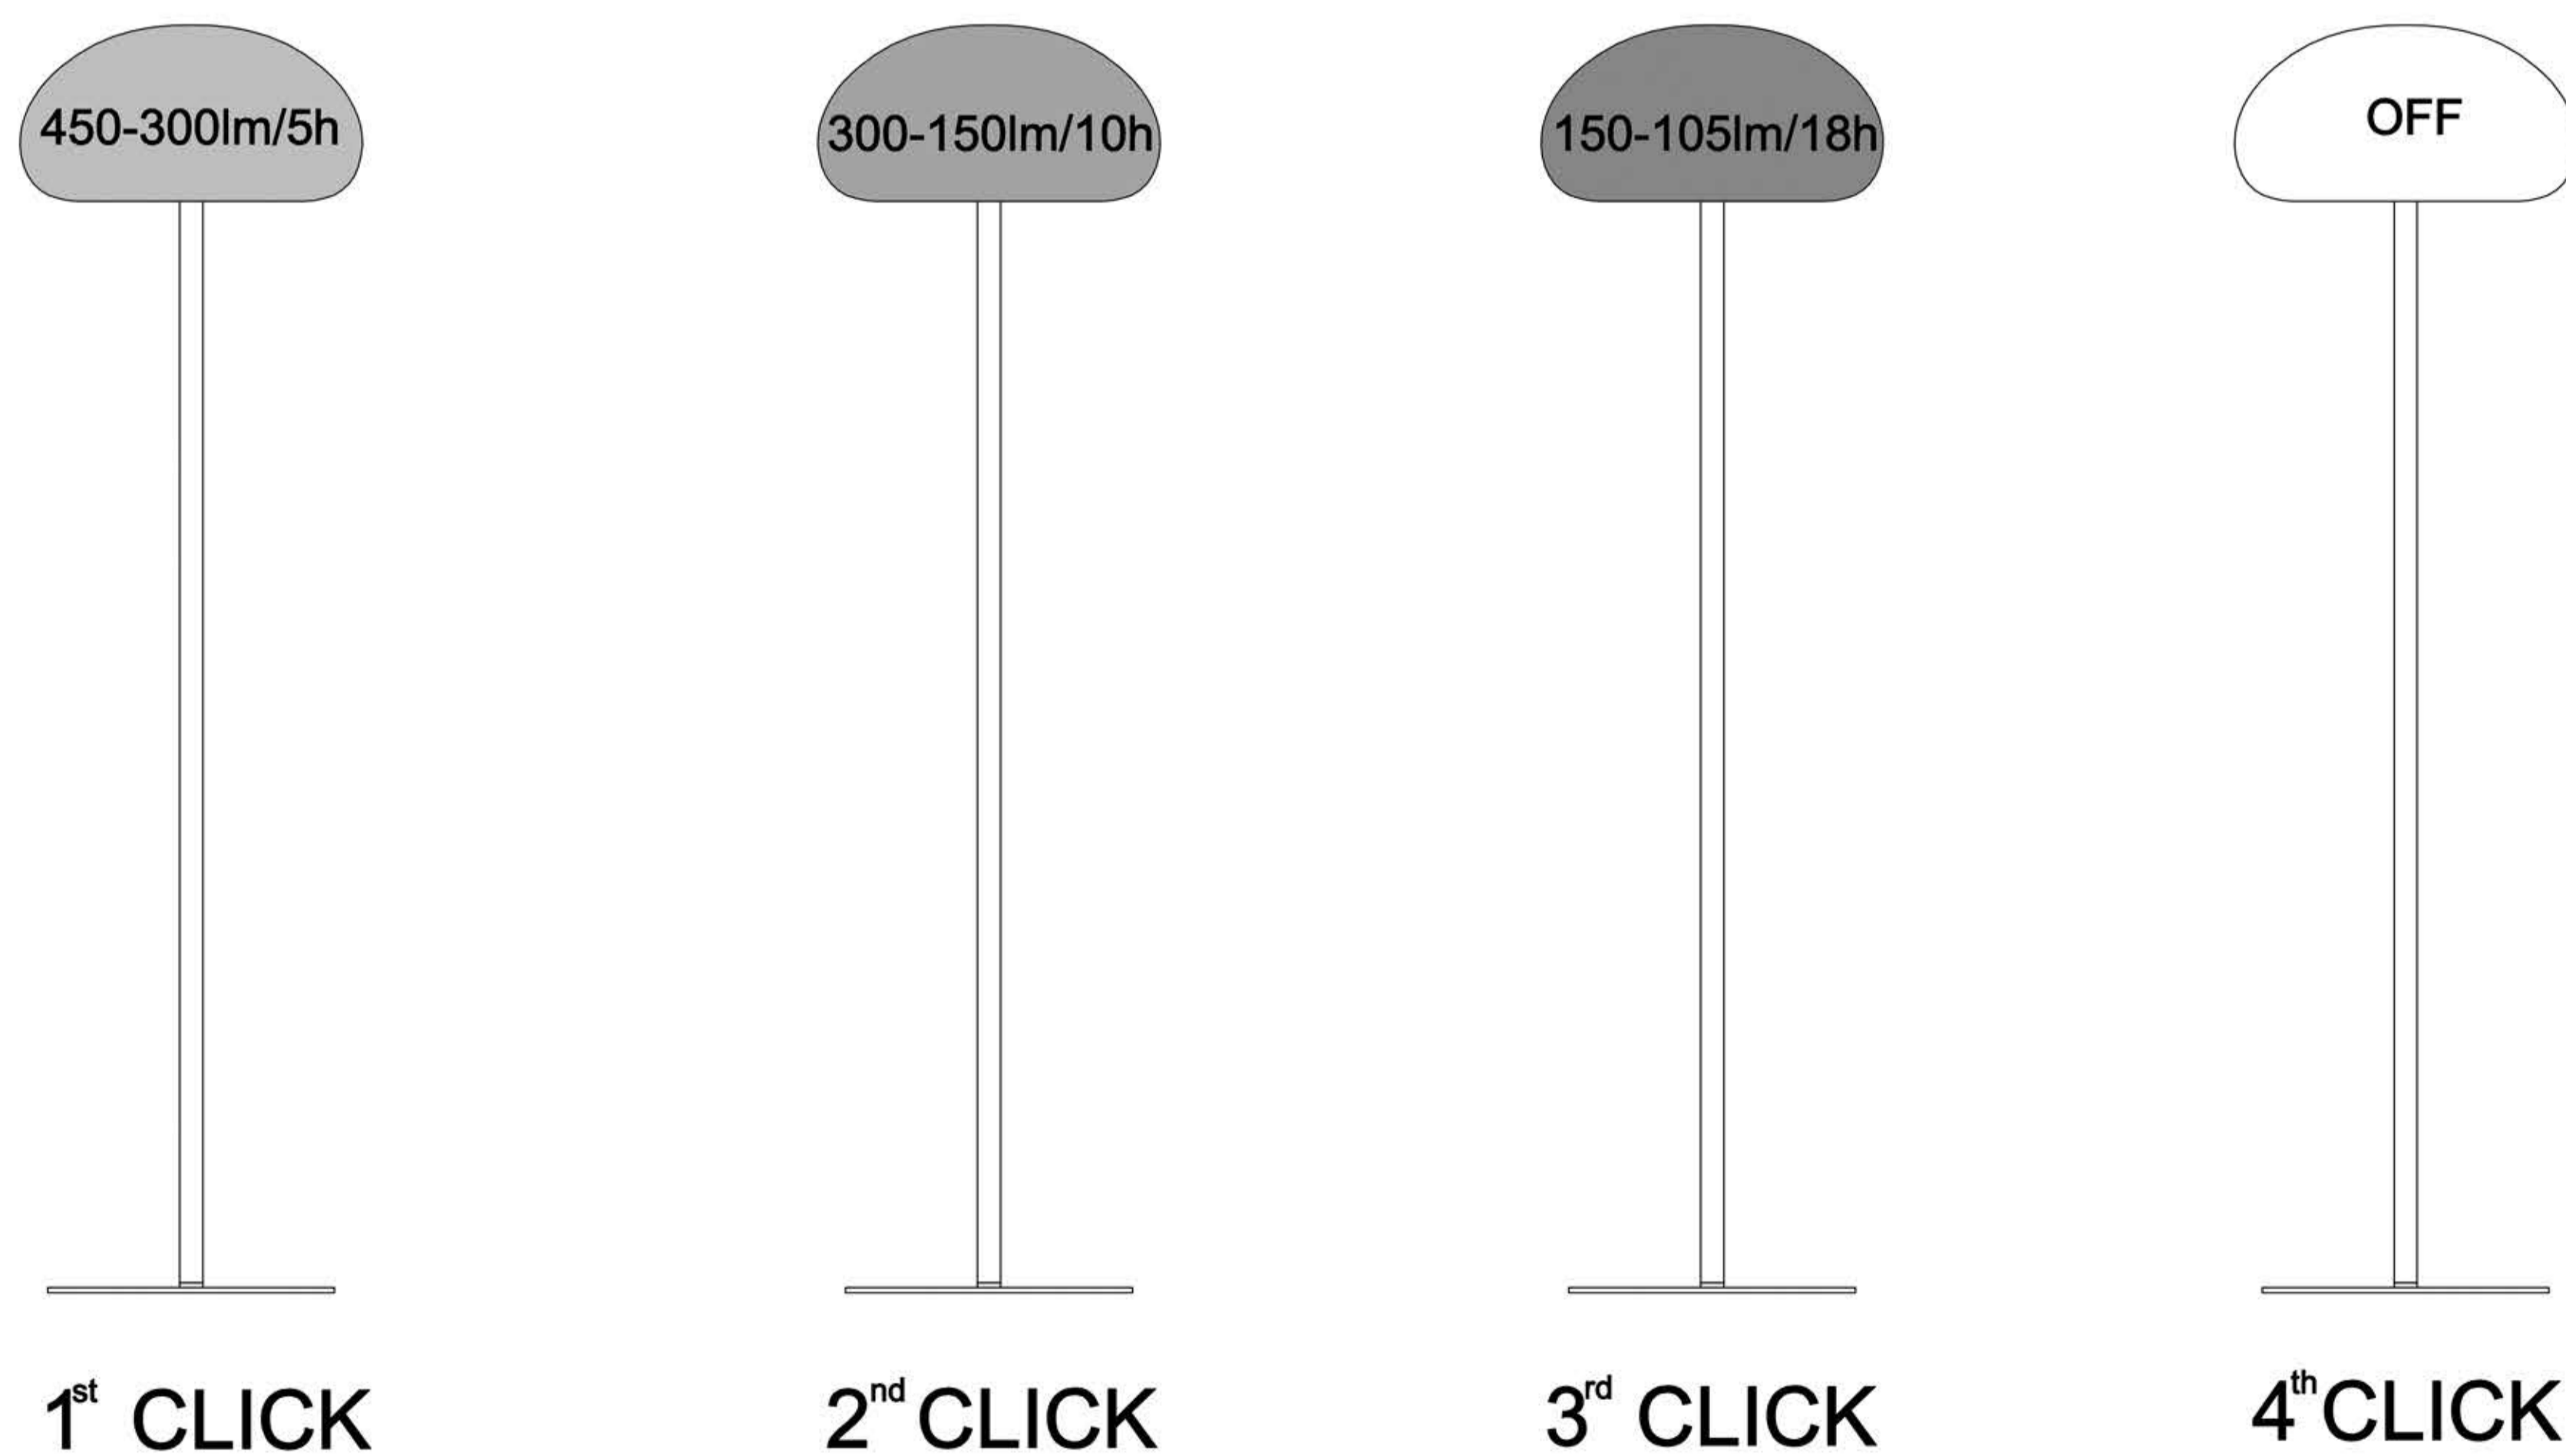

Red light when charging, green light when full charged.  
Charging time for 100%: 12h.

## Warning

\* This luminaire has been designed to be used in operating temperatures between -20° and +45°C. If luminaire is used in other ambient temperatures, the life of the battery may be reduced and not work properly. Don't leave this product under direct sunlight.