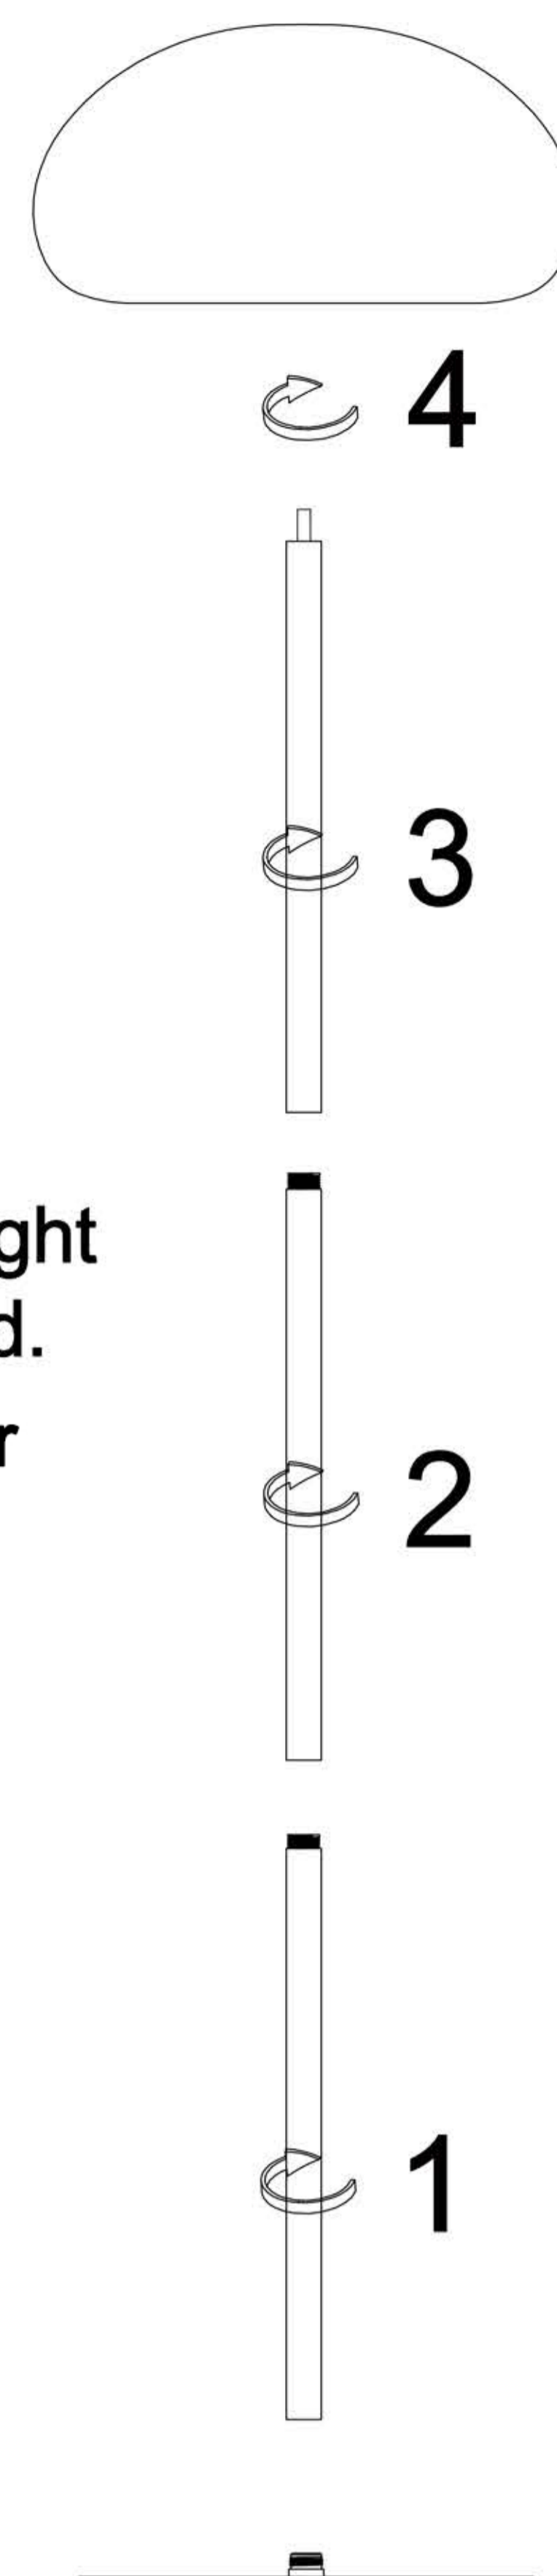

Red light when charging, green light when full charged.  
Charging time for 100%: 12h.

### 3-STEP MOODMAKER™