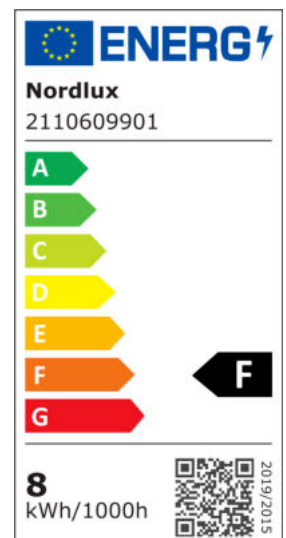

DISKIE LINK | TRACK LIGHT | MATT WHITE

2110609901

nordlux®

Voltage (V): 230 Volt
IP degree: IP20
Class (Class 1, Class 2, Class 3):
Class 1 (Earth contact)
Bulb base: LED Module
Dimmerable: True

Primary material: Metal
Secondary material: Plastic
Color: Matt white

Height (cm): 14
Shade Diameter (cm): 20
Projection (cm): 14
Tilt Angle (°): 90
Turning Angle (°): 350

EAN: 5704924007200
TUN: 2160525
Item Number: 2110609901

Pcs Per Master Carton: 3
Sales Box Height (cm): 23
Sales Box Width (cm): 9
Sales Box Depth (cm): 23
Sales Box Volume m³ : 0.0048
Product net weight (kg): 0.649

Brightness of light (Lumen): 750
Color Temperature (K): 3000
Ra-value : 90
Lifetime (h): 20000
Beam Angle (°) : 120
Energy Class: F
Actual Watt (W): 7.4

- 3-step Moodmaker™ dimming • Natural light (RA90)
- 5 year LED guarantee