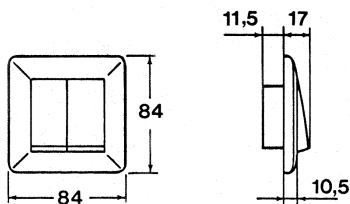

## Data Sheet 1410238

**Product:** RS pb for roller blinds screw black  
**El-number:** 1410238  
**Mat.no:** EKO40006  
**EAN:** 17020160400069  
**Packing:** 5  
**Color:** Black

**Product description:** Flush mounted rocker switch in RS black design for electric shutters. The switchbase has screw terminals, wiring diagram printed on the rear side. Thermoplastic in the rocker and coverplate.

**Technical specifications:** Flush mounted Rocker switch for electric shutters  
Screw terminals.  
Flush wiring, thermoplastic rocker.  
16A / 250VAC  
IP 20.  
Color: Black  
Halogenfree.  
C-C distance: 60 mm  
Conduit connection length: 8mm  
Amount of conduits pr terminal: 2  
Maximum torque: 0,8Nm (According to IEC 62196-1)  
Maximum cross section: 4mm<sup>2</sup>  
Depth: 11,5mm.

### Size