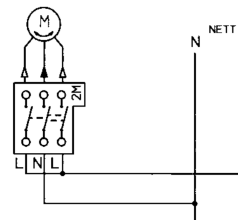

Wiring diagram

ELKO AS

E-mail: elko@elko.no
Internet: www.elko.no
Bank: 6219.05.15880
Org.no.: NO 911 382 563 MVA

ELKO Front office
Sandstuveien 68, NO-0680 Oslo
P.O.Box 6598 Etterstad, NO-0607 Oslo
Tel.: +47 67 80 73 00
Fax: +47 67 80 73 01

ELKO Plant
Sporvind Industriområde, NO-3340 Åmot
Tel.: +47 32 78 91 00
Fax: +47 32 78 91 01