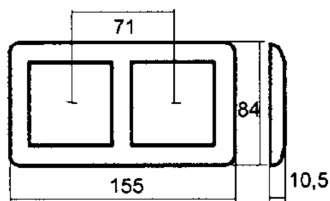

Data Sheet 1411712

Product: RS Classic 2-gang frame black
El-number: 1411712
Mat.no: EKO40014
EAN: 17020160400144
Packing: 10
Color: Black

Product description: Combinationframe RS black design for equipment with standard 56x56mm centralplate. Switches need in addition a locking frame L339 el.nr: 14 107 70 to fasten the combination plate to the switchbase. Combinationframes are also available in ELKO Plus design in following colors: polarwhite, aluminium and black. Loose dividers can easily be removed to install double and triple socket outlets without frame.

Technical specifications: Flushmounting or as a frame in combination with surface boxes
Color: Black
2 holes
Thermoplastic
Halogenfree
Delivered with removable dividers

Size

Wiring diagram

ELKO AS

E-mail: elko@elko.no
Internet: www.elko.no
Bank: 6219.05.15880
Org.no.: NO 911 382 563 MVA