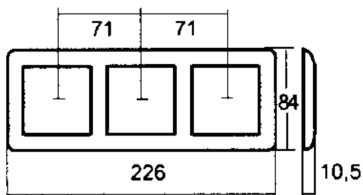

Data Sheet 1411713

Product: RS Classic 3-gang frame black
El-number: 1411713
Mat.no: EKO40015
EAN: 17020160400151
Packing: 10
Color: Black

Product description: Combinationframe RS black design for equipment with standard 56x56mm centralplate. Switches need in addition a locking frame L339 el.nr: 14 107 70 to fasten the combination plate to the switchbase. Combinationframes are also available in ELKO Plus design in following colors: polarwhite, aluminium and black. Loose dividers can easily be removed to install double and triple socket outlets without frame.

Technical specifications: Flushmounting or as a frame in combination with surface boxes
Color: Black
3 holes
Thermoplastic
Halogenfree
Delivered with removable dividers

Size

Wiring diagram

ELKO AS

E-mail: elko@elko.no
Internet: www.elko.no
Bank: 6219.05.15880
Org.no.: NO 911 382 563 MVA