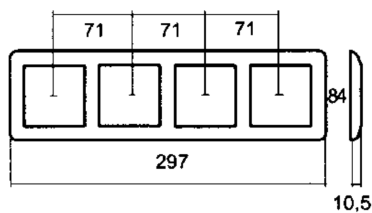

Data Sheet 1411714

Product: RS Classic 4-gang frame black
El-number: 1411714
Mat.no: EKO40016
EAN: 17020160400168
Packing: 10
Color: Black

Product description: Combinationframe RS black design for equipment with standard 56x56mm centralplate. Switches need in addition a locking frame L339 el.nr: 14 107 70 to fasten the combination plate to the switchbase. Combinationframes are also available in ELKO Plus design in following colors: polarwhite, aluminium and black. Loose dividers can easily be removed to install double and triple socket outlets without frame.

Technical specifications: Flushmounting or as a frame in combination with surface boxes
Color: Black
2 hole
Thermoplastic
Halogenfree
Delivered with removable dividers

Size

Wiring diagram

ELKO AS

E-mail: elko@elko.no
Internet: www.elko.no
Bank: 6219.05.15880
Org.no.: NO 911 382 563 MVA