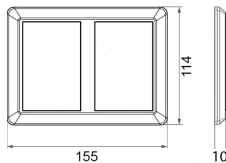

Product description: Combination plate RS black design for double socket outlets.
The boxes behind must be fixed close together by a short extension stub.

Technical specifications: DSO frame 2 gang
Halogenfree
Color: Black

Size