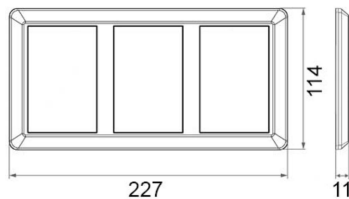

Size

Wiring diagram

ELKO AS

E-mail: elko@elko.no
Internet: www.elko.no
Bank: 6219.05.15880
Org.no.: NO 911 382 563 MVA

ELKO Front office
Sandstuveien 68, NO-0680 Oslo
P.O.Box 6598 Etterstad, NO-0607 Oslo
Tel.: +47 67 80 73 00
Fax: +47 67 80 73 01

ELKO Plant
Sporvind Industriområde, NO-3340 Åmot
Tel.: +47 32 78 91 00
Fax: +47 32 78 91 01