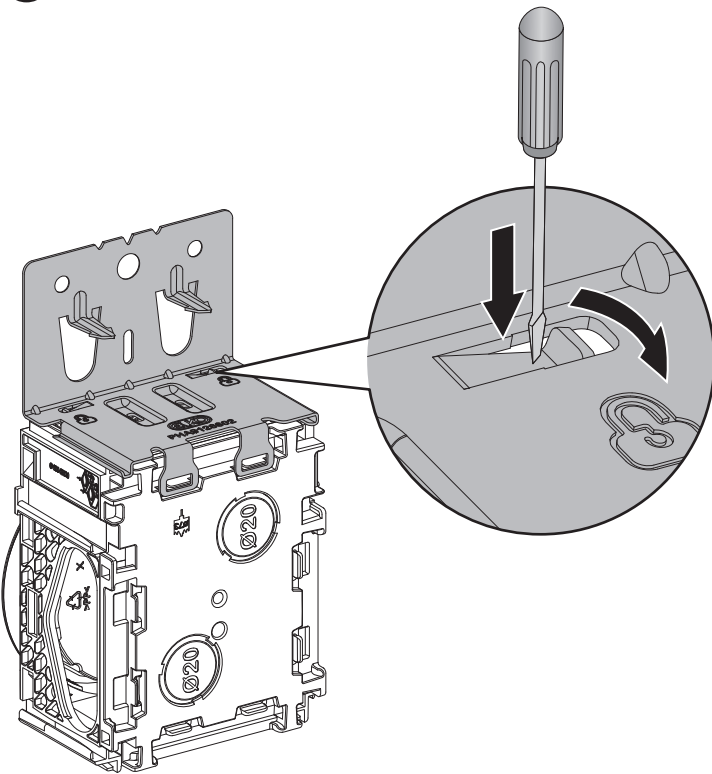

ELKO AS,
Pb. 6598 Etterstad, 0607 Oslo
www.proff.elko.no/kontakt-oss

Flexi + Beam fixing

i

Refer IS NNZ5676300
for Blank Pate Assembly
instruction

NNZ5675400-00

ELKO AB,
Box 5115,
121 17 Johanneshov
www.elko.se/kundsupport