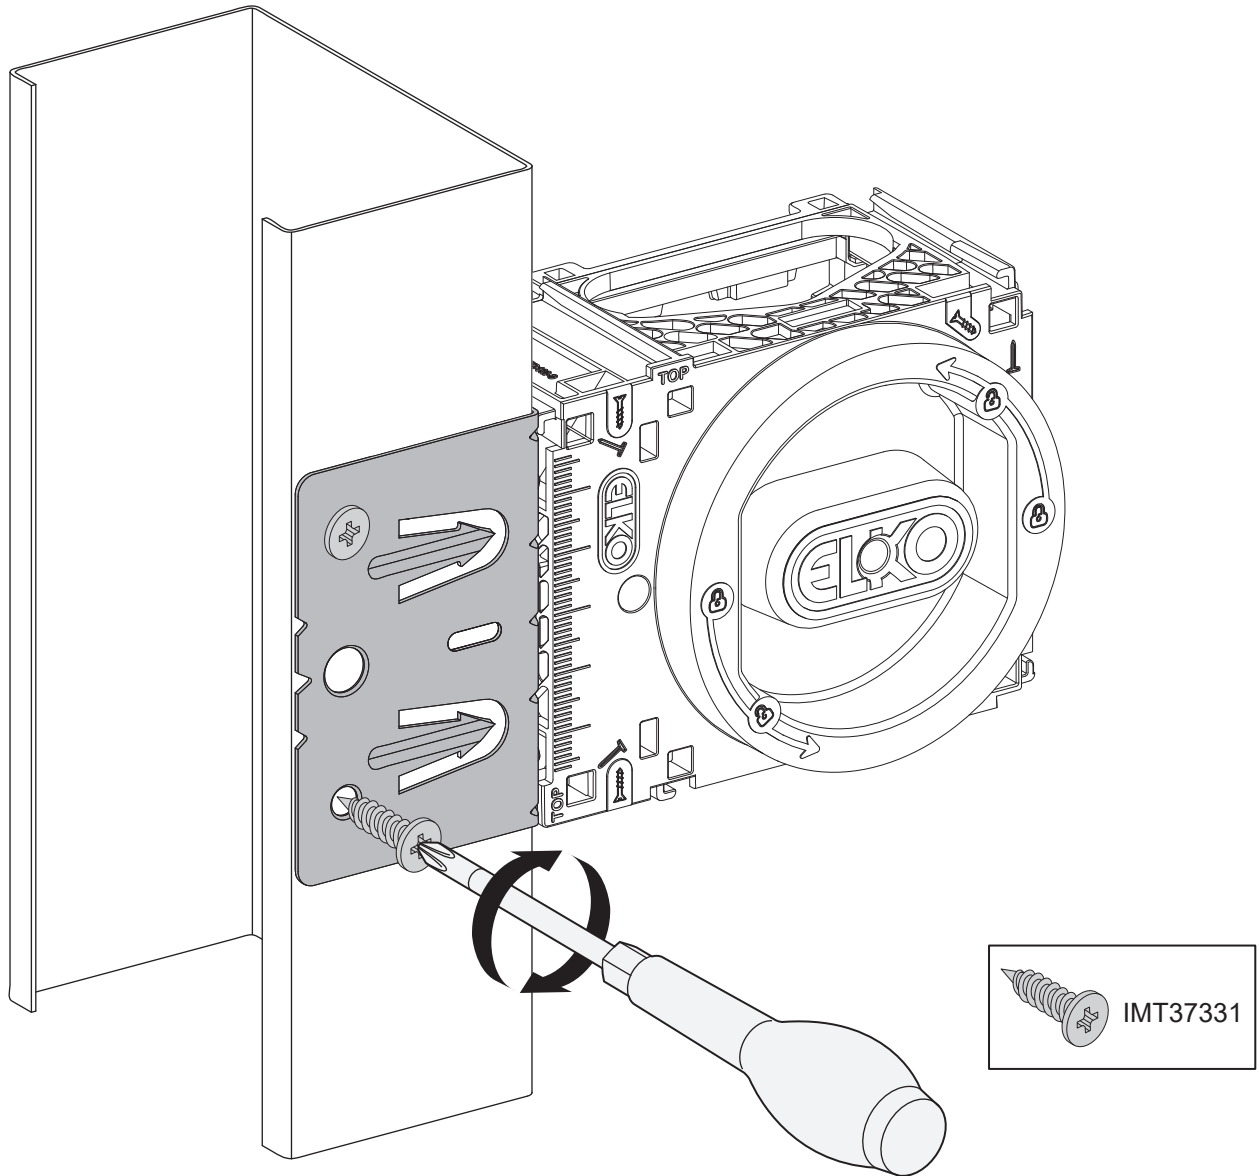

NNZ5675200-00

ELKO AB,
Box 5115,
121 17 Johanneshov
www.elko.se/kundsupport

ELKO AS,
Pb. 6598 Etterstad, 0607 Oslo
www.proff.elko.no/kontakt-oss