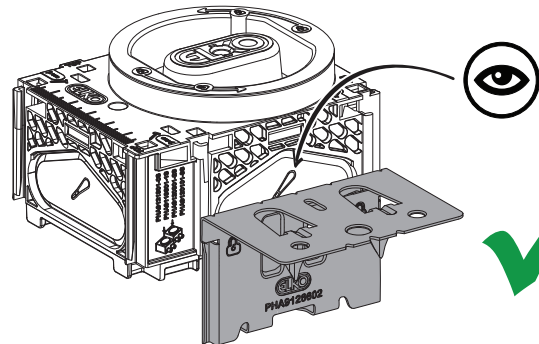

ELKO AS,
Pb. 6598 Etterstad, 0607 Oslo
www.proff.elko.no/kontakt-oss

Flexi + Beam fixing

i

Refer IS NNZ5676300
for Blank Pate Assembly
instruction

NNZ5675400-00

ELKO AB,
Box 5115,
121 17 Johanneshov
www.elko.se/kundsupport