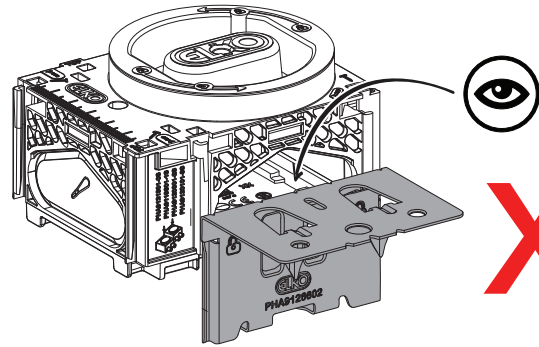

ELKO AS,
Pb. 6598 Etterstad, 0607 Oslo
www.proff.elko.no/kontakt-oss

Flexi + Beam fixing

i

Refer IS NNZ5676300
for Blank Pate Assembly
instruction

NNZ5675400-00

ELKO AB,
Box 5115,
121 17 Johanneshov
www.elko.se/kundsupport