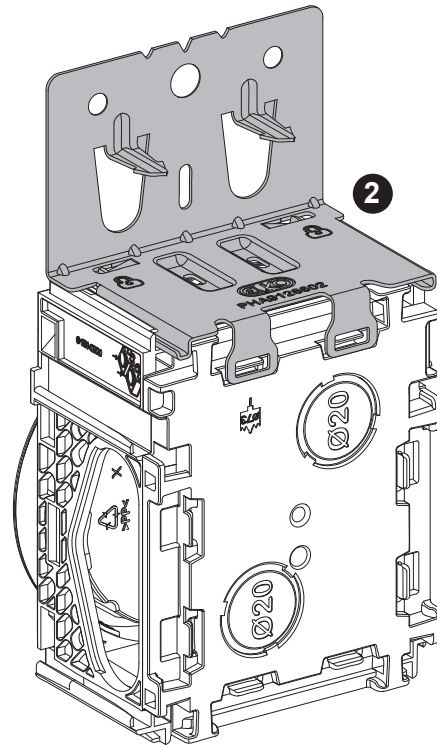

ELKO AS,
Pb. 6598 Etterstad, 0607 Oslo
www.proff.elko.no/kontakt-oss

Flexi + Beam fixing

i

Refer IS NNZ5676300
for Blank Pate Assembly
instruction

NNZ5675400-00

ELKO AB,
Box 5115,
121 17 Johanneshov
www.elko.se/kundsupport