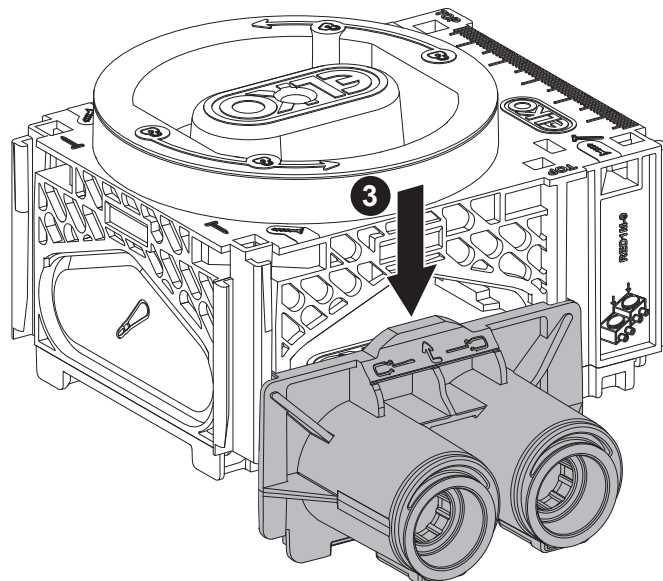

Flexi + Stubs Removal

NNZ5675900-00

ELKO AB,
Box 5115,
121 17 Johanneshov
www.elko.se/kundsupport

ELKO AS,
Pb. 6598 Etterstad, 0607 Oslo
www.proff.elko.no/kontakt-oss