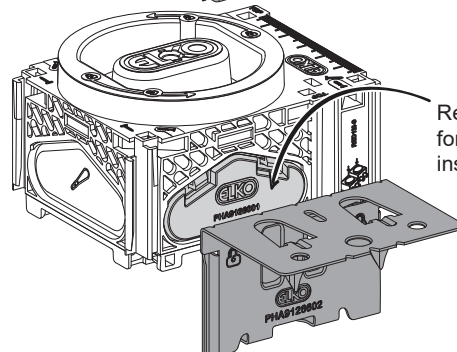

ELKO AS,
Pb. 6598 Etterstad, 0607 Oslo
www.proff.elko.no/kontakt-oss

Flexi + Beam fixing

i

Refer IS NNZ5676300
for Blank Pate Assembly
instruction

NNZ5675400-00

ELKO AB,
Box 5115,
121 17 Johanneshov
www.elko.se/kundsupport