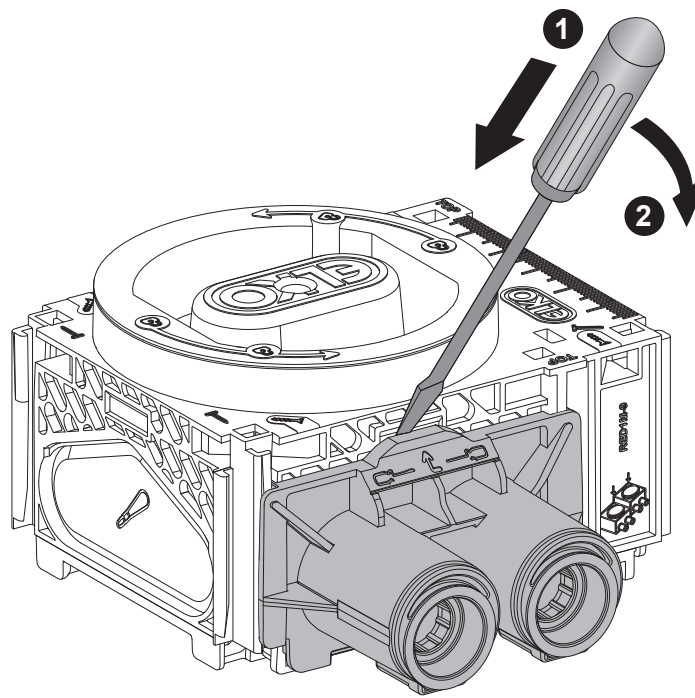

Flexi + Stubs Removal

NNZ5675900-00

ELKO AB,
Box 5115,
121 17 Johanneshov
www.elko.se/kundsupport

ELKO AS,
Pb. 6598 Etterstad, 0607 Oslo
www.proff.elko.no/kontakt-oss