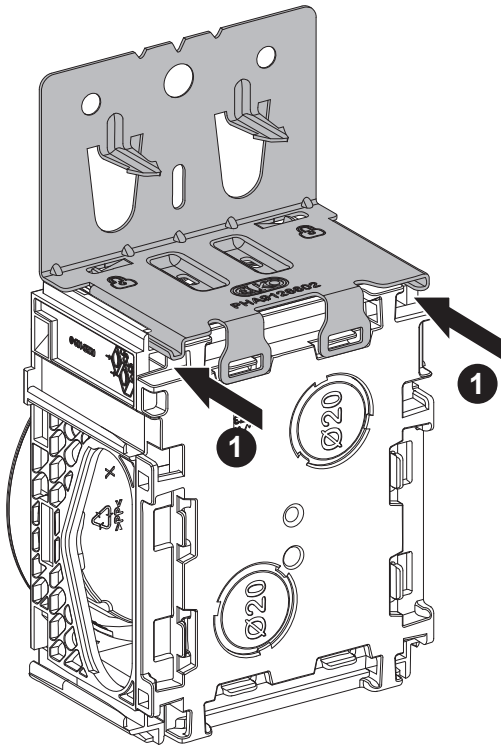

ELKO AS,
Pb. 6598 Etterstad, 0607 Oslo
www.proff.elko.no/kontakt-oss

Flexi + Beam fixing

i

Refer IS NNZ5676300
for Blank Pate Assembly
instruction

NNZ5675400-00

ELKO AB,
Box 5115,
121 17 Johanneshov
www.elko.se/kundsupport