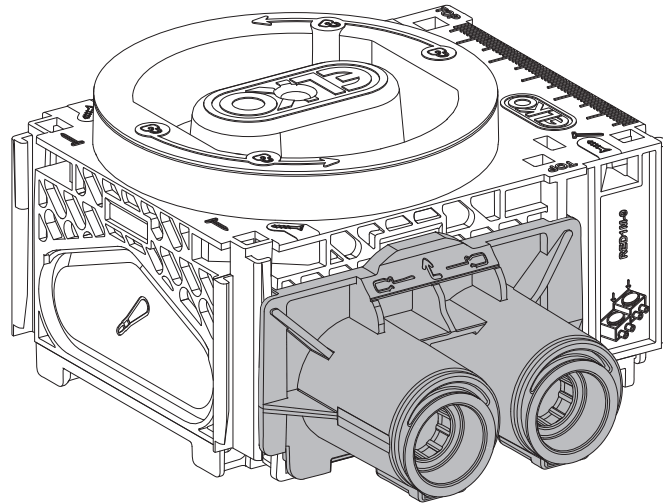

Flexi + Stubs Removal

NNZ5675900-00

ELKO AB,
Box 5115,
121 17 Johanneshov
www.elko.se/kundsupport

ELKO AS,
Pb. 6598 Etterstad, 0607 Oslo
www.proff.elko.no/kontakt-oss