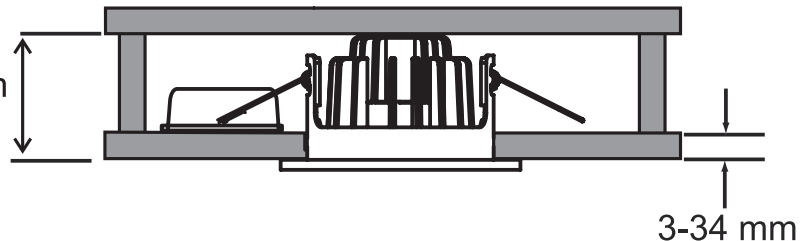

LED effekt: 8W
Lysstyrke: 550lm
Fargetemperatur: 2700K
Lys spredning: 38°
Tetthetsgrad: IP44
Leveres med dimmbar driver.

LED power: 8W
Luminous Efficiency: 550lm
Color Temperature: 2700K
Beam Angle: 38°
Tilt: 25°
IP Rating: IP44
Dimmable driver included.

INCLUDED DIMMABLE DRIVER /
INKLUDERT DIMMBAR DRIVER.

Min.
48 mm

Cable connection. /
Ledningstilkobling.

Max. 16A
Max. 2,5mm²

Min.
55 mm

MÅL / MEASURES

Minimum distance to flammable material in the beam direction / Minimumsavstand til brennbart materiale i armaturens stråleretning.