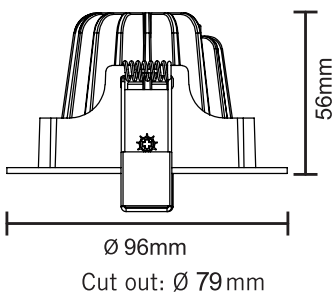

LED effekt: 8W
Lysstyrke: 550lm
Fargetemperatur: 2700K
Lys spredning: 38°
Tetthetsgrad: IP44
Leveres med dimmbar driver.

LED power: 8W
Luminous Efficiency: 550lm
Color Temperature: 2700K
Beam Angle: 38°
Tilt: 25°
IP Rating: IP44
Dimmable driver included.

INCLUDED DIMMABLE DRIVER /
INKLUDERT DIMMBAR DRIVER.

Min.
48 mm

Cable connection. /
Ledningstilkobling.

Max. 16A
Max. 2,5mm²

Min.
55 mm

MÅL / MEASURES

Minimum distance to flammable material in the beam direction / Minimumsavstand til brennbart materiale i armaturens stråleretning.