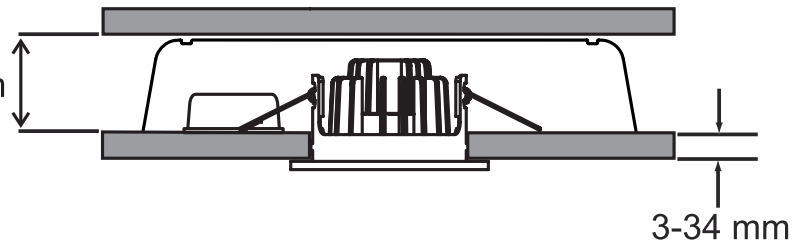

LED effekt: 8W
Lysstyrke: 550lm
Fargetemperatur: 2700K
Lys spredning: 38°
Tetthetsgrad: IP44
Leveres med dimmbar driver.

LED power: 8W
Luminous Efficiency: 550lm
Color Temperature: 2700K
Beam Angle: 38°
Tilt: 25°
IP Rating: IP44
Dimmable driver included.

INCLUDED DIMMABLE DRIVER /
INKLUDERT DIMMBAR DRIVER.

Min.
48 mm

Cable connection. /
Ledningstilkobling.

Max. 16A
Max. 2,5mm²

Min.
55 mm

MÅL / MEASURES

Minimum distance to flammable material in the beam direction / Minimumsavstand til brennbart materiale i armaturens stråleretning.