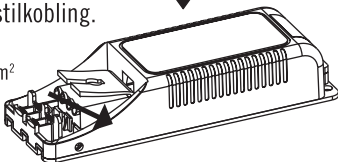

LED effekt: 8W
Lysstyrke: 550lm
Fargetemperatur: 2700K
Lys spredning: 38°
Tetthetsgrad: IP44
Leveres med dimmbar driver.

LED power: 8W
Luminous Efficiency: 550lm
Color Temperature: 2700K
Beam Angle: 38°
Tilt: 25°
IP Rating: IP44
Dimmable driver included.

INCLUDED DIMMABLE DRIVER /
INKLUDERT DIMMBAR DRIVER.

Min.
48 mm

Cable connection. /
Ledningstilkobling.

Max. 16A
Max. 2,5mm²

Min.
55 mm

MÅL / MEASURES

Minimum distance to flammable material in the beam direction / Minimumsavstand til brennbart materiale i armaturens stråleretning.