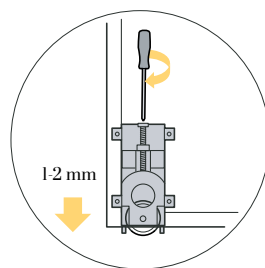

2

2.1 PREMIUM, VISTA

ORIGINAL

SOFT CLOSE (PREMIUM)

2.2 ALL

2.3

VISTA, ORIGINAL

PREMIUM