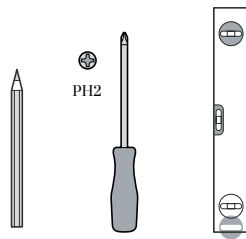

2

2.1 PREMIUM, VISTA

ORIGINAL

SOFT CLOSE (PREMIUM)

2.2 ALL

2.3

VISTA, ORIGINAL

PREMIUM