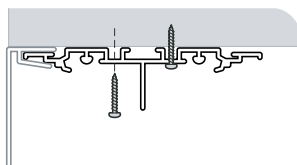

1

1.1 ALL (WALL HUNG TOP TRACK SEE 5.3)

SOFT CLOSE (PREMIUM)

1.2 ALL

PREMIUM

VISTA

ORIGINAL

NOT INCLUDED