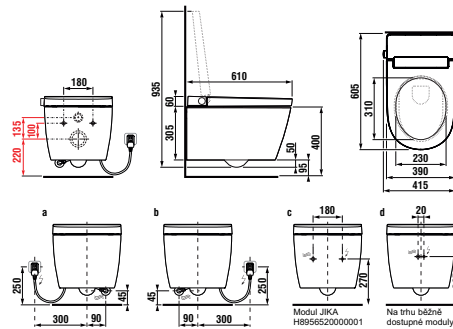

MILA

Wall-hung shower WC JIKAclean, Rimless

DIMENSIONS

Length	610 mm
Width	415 mm
Height	415 mm

COLOURS AND OPTIONS

TECHNICAL DRAWINGS

FEATURES

This year's new product is the wall-hung toilet with a built-in bidet nozzle JIKAclean MILA. The shower toilet is the perfect combination of a modern toilet, a unique look and smart functionality. Maintenance is very intuitive and easy thanks to the descaling function (H8946970000001 - descaling agent). The toilet offers a number of functions: Rimless flush system, deep flush, concealed mounting, antibacterial heated seat and cover with SLOWCLOSE with stainless steel handles, remote control with wall bracket, additional rotary button. Auto flush = automatic flushing function can only be used when purchasing the automatic flushing unit H8925240000001 in combination with the JIKA module H8956520000001. The product is available during 3Q 2025.

Anal cleaning
Cleaning function
Control panel: **Remote control**
Courtesy light
Descaling
Drying function
Heatable seat
Installation type: **Wall-hung**
Number of nozzles: **1**
Oscillating cleaning
Outlet type: **Horizontal**
Perineal cleaning
Personalised programmes
Pulsating cleaning
Remote control wall support included
Rim type: **Rimless**
Seat temperature control
Self-cleaning nozzle
Self-cleaning nozzle with UV light
Shape: **Round**
SoftClose® system
Water temperature control

COMPATIBLE WITH

Auto Flush motor unit

H8925240000001

WC system module for wall-hung toilets with preparation for a bidet toilet

H895652###0001

Mila

The JIKAclean MILA shower toilet offers a range of features that guarantee your perfect cleaning. The designer wall-hung toilet with Rimless flushing is the perfect combination of a modern toilet, unique appearance and smart functionality. Maintaining the toilet is very intuitive and easy thanks to the Descaling function.