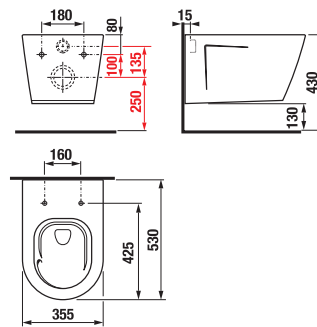

CUBITO STYLE

Wall-hung WC, horizontal outlet, Vortex/Rimless

DIMENSIONS

|        |        |
|--------|--------|
| Length | 530 mm |
| Width  | 355 mm |
| Height | 300 mm |

COLOURS AND OPTIONS

TECHNICAL DRAWINGS

Fixing kit: **Included**

Flushing system: **Washdown**

Installation type: **Wall-hung**

Outlet type: **Horizontal**

Shape: **Round**

The Cubito Style close coupled toilet is also a suitable alternative for replacing older close coupled toilets where the layout does not allow the installation of more spacious toilets. At 63 cm, it has the same length as the popular Lyra Plus combination toilets, while maintaining the standard seat length. The series is also completed by bidets in the same design.