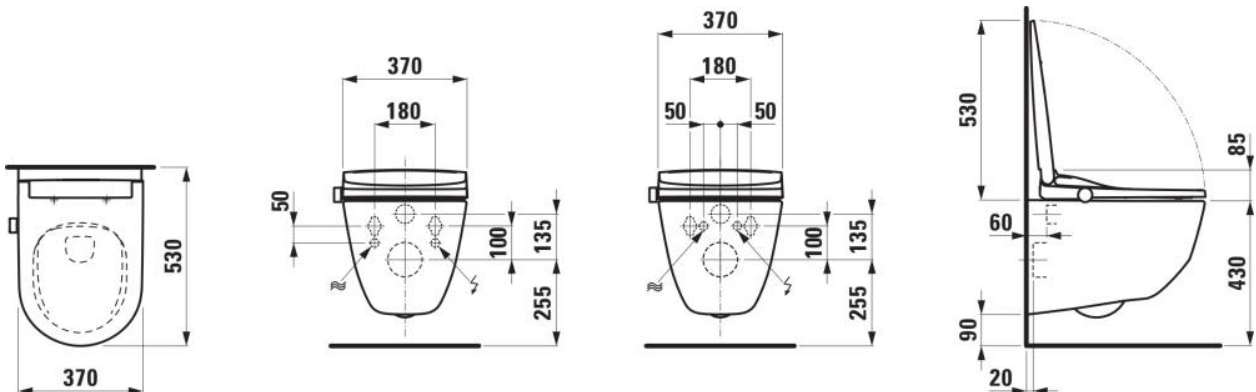

TECHNICAL DRAWINGS