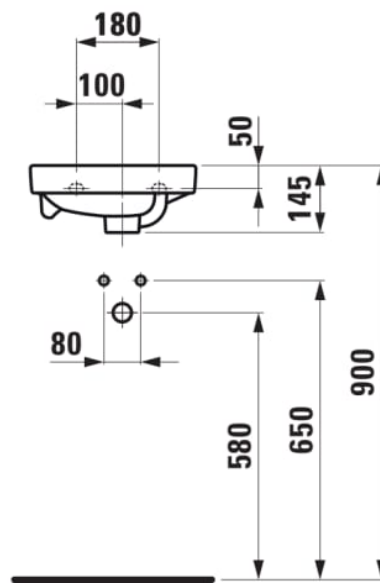

LAUFEN PRO S

Small washbasin, tap bank right

DIMENSIONS

Length	360 mm
Width	250 mm
Height	50 mm

COLOUR AND FINISH

<input type="checkbox"/>	000 White
--------------------------	-----------

OPTIONS

104 - one tap hole, centre

SPECIFICATION TEXT

Small washbasin LAUFEN PRO S, sanitary ceramic EN 31
dimensions 360 x 250 mm, angular

1 tap hole right

Special feature: overflow channel glazed

Further options / accessories: Surface refinement LCC (only white), without tap hole Order no. 81596.0

MOUNTING ACCESSORIES EXCLUDED

Mounting set M10 x 140 mm, order no. 899882

Asymmetrical

Bowl position : Central

Glazed base

Installation type : Wall-hung

Internal Shape : 2 - Square

Material : Vitreous china

Number of fixing points : 2

Overflow type : Standard

Shape : Square

Small(washbasin)

Tap hole configuration : 1 tap hole in the middle

TECHNICAL DRAWINGS

LAUFEN PRO S

LAUFEN pro S is the new member of the successful LAUFEN pro series. Thanks to the delicate redesign, the elegant pro S is compatible with all pro variants.