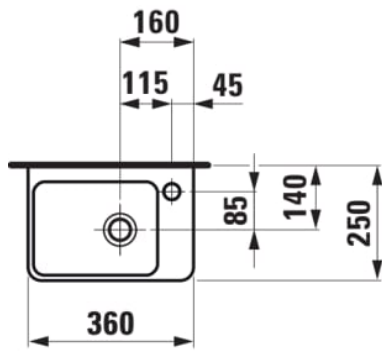

LAUFEN PRO S

Small washbasin, tap bank right

DIMENSIONS

Length	360 mm
Width	250 mm
Height	50 mm

COLOUR AND FINISH

<input type="checkbox"/>	000 White
--------------------------	-----------

OPTIONS

104 - one tap hole, centre

SPECIFICATION TEXT

Small washbasin LAUFEN PRO S, sanitary ceramic EN 31
dimensions 360 x 250 mm, angular

1 tap hole right

Special feature: overflow channel glazed

Further options / accessories: Surface refinement LCC (only white), without tap hole Order no. 81596.0

MOUNTING ACCESSORIES EXCLUDED

Mounting set M10 x 140 mm, order no. 899882

Asymmetrical

Bowl position : Central

Glazed base

Installation type : Wall-hung

Internal Shape : 2 - Square

Material : Vitreous china

Number of fixing points : 2

Overflow type : Standard

Shape : Square

Small(washbasin)

Tap hole configuration : 1 tap hole in the middle

TECHNICAL DRAWINGS

LAUFEN PRO S

LAUFEN pro S is the new member of the successful LAUFEN pro series. Thanks to the delicate redesign, the elegant pro S is compatible with all pro variants.