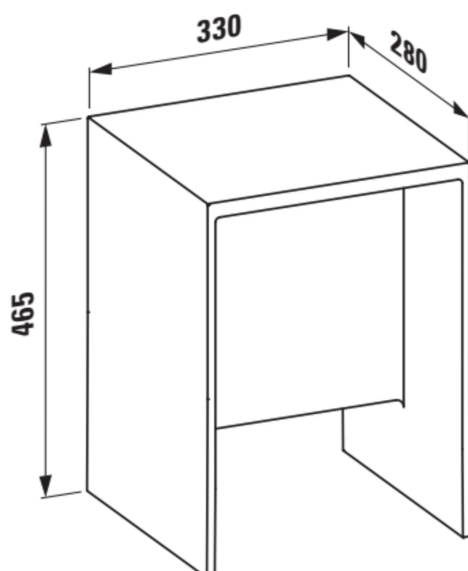

KARTELL LAUFEN

Stool 'Max Beam', plastic

DIMENSIONS

Length	330 mm
Width	280 mm
Height	465 mm

COLOUR AND FINISH

■	085 Smoky grey
---	----------------

OPTIONS

000 - standard option

Net weight (kg) : 4.65

TECHNICAL DRAWINGS

COMPATIBLE WITH

Bathtub, drop-in version, made of Sentec solid surface, with tap bank on left-hand side, with slot overflow in the side at the front, with frame

H223331...6161

Freestanding bathtub, made of Sentec solid surface, with tap bank on right-hand side, with slot overflow, with lifting system

H223332...6161

Bathtub, right corner, made of Sentec solid surface, with panel, with tap bank, with slot overflow in the side at the front, with frame