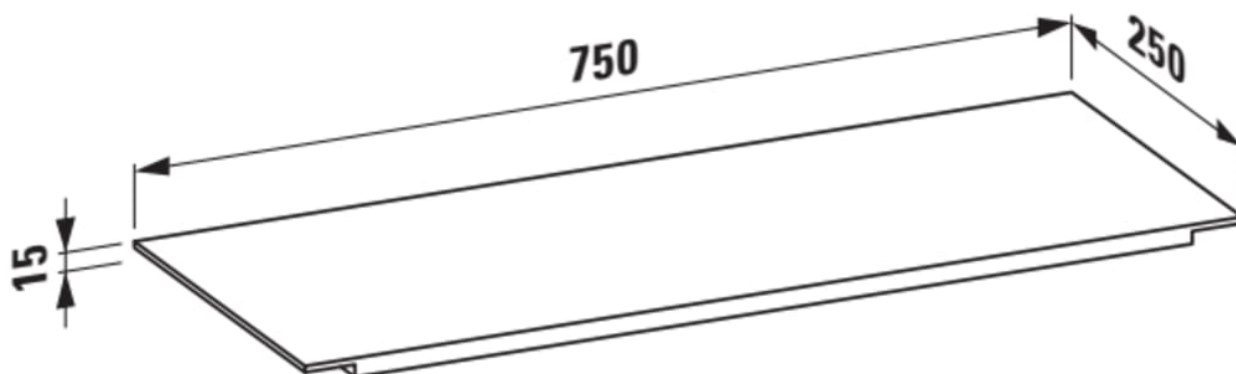

KARTELL LAUFEN

Shelf for bathtub, plastic

DIMENSIONS

Length	750 mm
Width	250 mm
Height	15 mm

COLOUR AND FINISH

084 Transparent crystal

OPTIONS

000 - standard option

Net weight (kg) : 3.2

TECHNICAL DRAWINGS

COMPATIBLE WITH

Bathtub, drop-in version, made of Sentec solid surface, with tap bank on left-hand side, with slot overflow in the side at the front, with frame

H223331...6161

Freestanding bathtub, made of Sentec solid surface, with tap bank on right-hand side, with slot overflow, with lifting system

H223332...6161

Bathtub, right corner, made of Sentec solid surface, with panel, with tap bank, with slot overflow in the side at the front, with frame