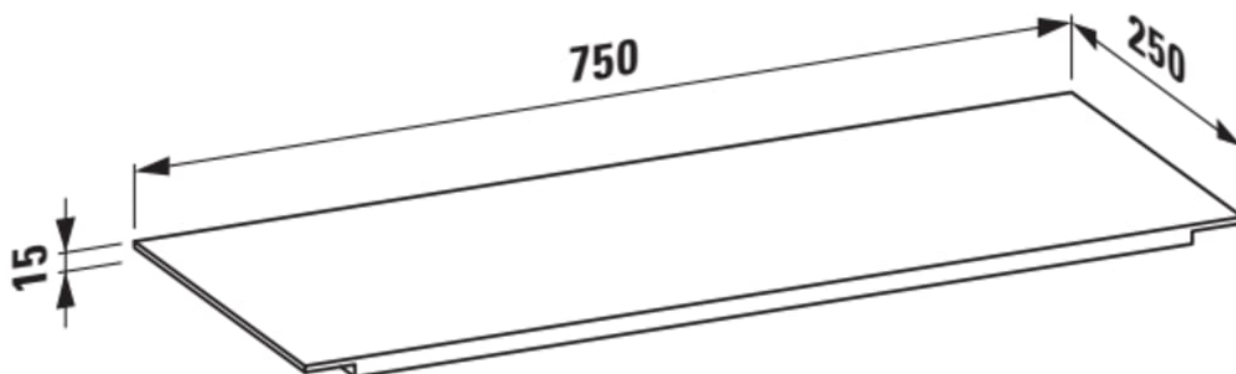

KARTELL LAUFEN

Shelf for bathtub, plastic

DIMENSIONS

Length	750 mm
Width	250 mm
Height	15 mm

COLOUR AND FINISH

■ 085 Smoky grey

OPTIONS

000 - standard option

Net weight (kg) : 3.2

TECHNICAL DRAWINGS

COMPATIBLE WITH

Bathtub, drop-in version, made of Sentec solid surface, with tap bank on left-hand side, with slot overflow in the side at the front, with frame

H223331...6161

Freestanding bathtub, made of Sentec solid surface, with tap bank on right-hand side, with slot overflow, with lifting system

H223332...6161

Bathtub, right corner, made of Sentec solid surface, with panel, with tap bank, with slot overflow in the side at the front, with frame