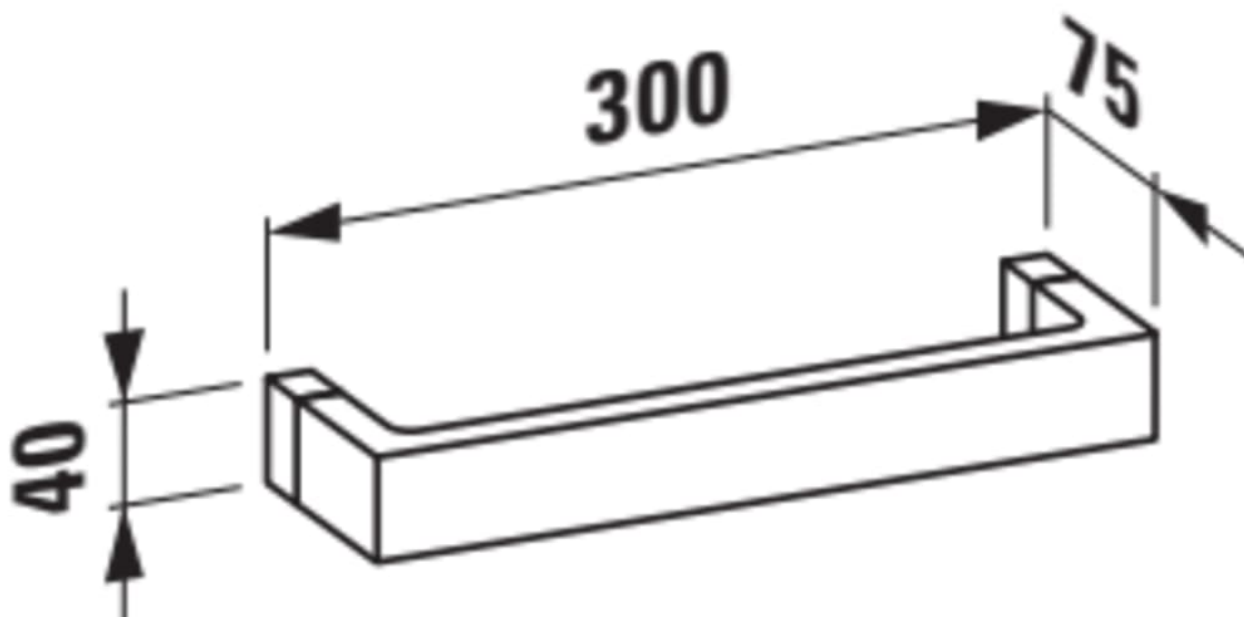

KARTELL LAUFEN

Towel holder 'Rail', 300 mm, plastic

DIMENSIONS

Length	300 mm
Width	75 mm
Height	40 mm

COLOUR AND FINISH

081 Amber

OPTIONS

000 - standard option

Installation type : Floor-standing

Material : Plastic

Net weight (kg) : 0.3

TECHNICAL DRAWINGS

Kartell LAUFEN

A place for divas. And deep dives. This is the story about a place of unknown beauty. Designed for humans, shaped by the elements. Far away from your everyday life. But every morning you will ask yourself: Have I been here before? Or is this just a dream?