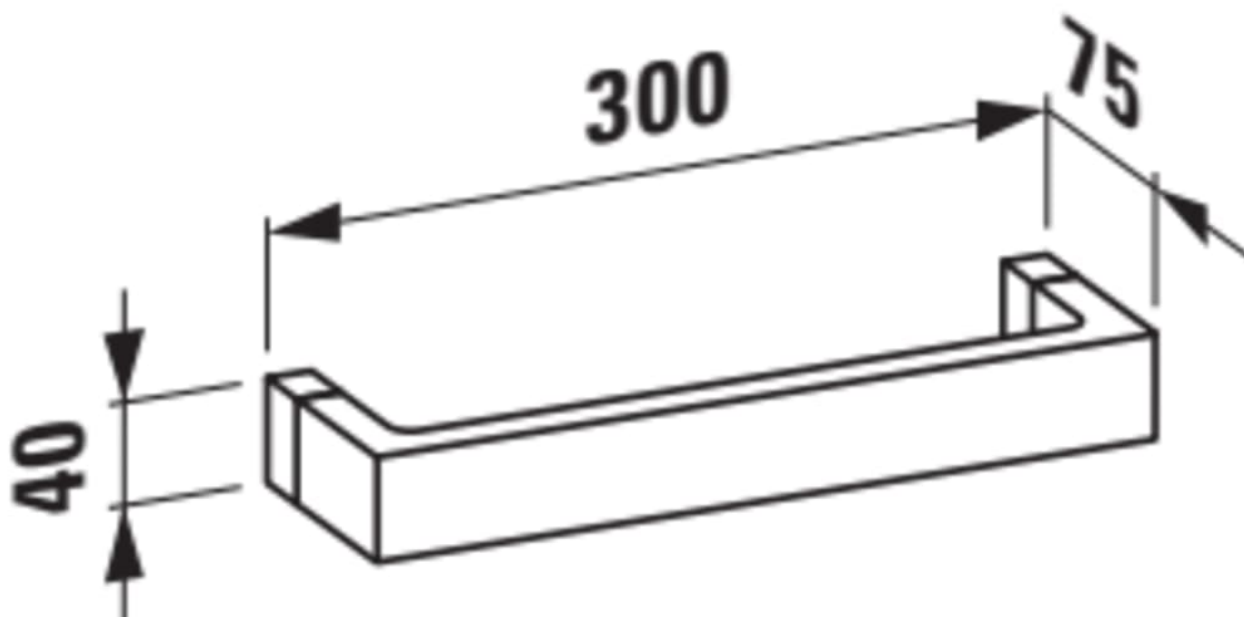

KARTELL LAUFEN

Towel holder 'Rail', 300 mm, plastic

DIMENSIONS

Length	300 mm
Width	75 mm
Height	40 mm

COLOUR AND FINISH

■ 085 Smoky grey

OPTIONS

000 - standard option

Installation type : Floor-standing

Material : Plastic

Net weight (kg) : 0.3

TECHNICAL DRAWINGS

Kartell LAUFEN

A place for divas. And deep dives. This is the story about a place of unknown beauty. Designed for humans, shaped by the elements. Far away from your everyday life. But every morning you will ask yourself: Have I been here before? Or is this just a dream?