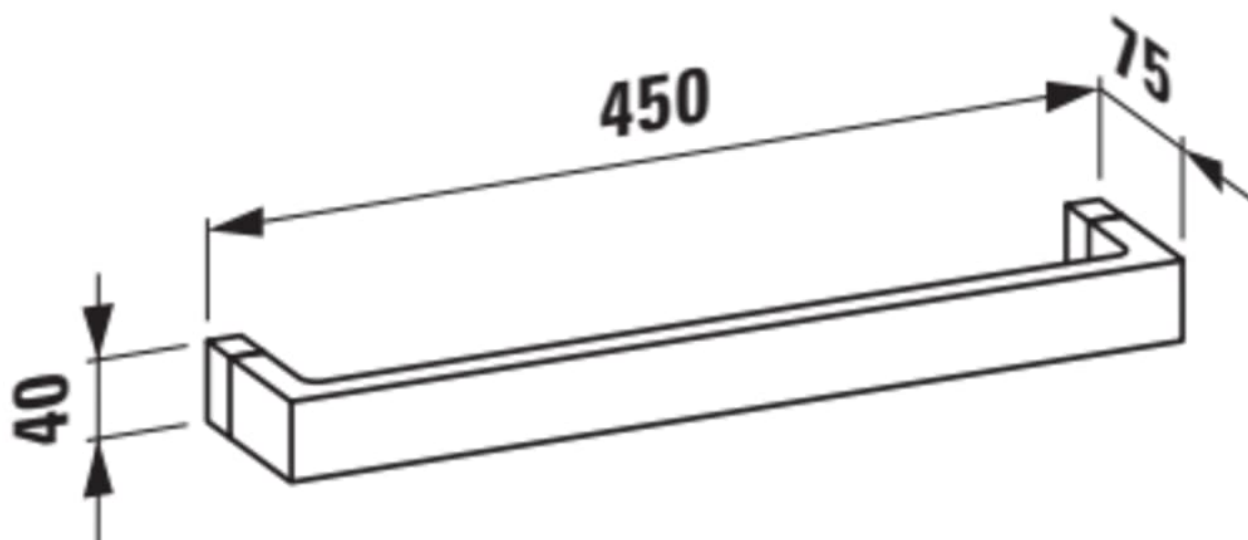

KARTELL LAUFEN

Towel holder 'Rail', 450 mm, plastic

DIMENSIONS

Length	450 mm
Width	75 mm
Height	40 mm

COLOUR AND FINISH

■ 081 Amber

OPTIONS

000 - standard option

Net weight (kg) : 0.35

TECHNICAL DRAWINGS

Kartell LAUFEN

A place for divas. And deep dives. This is the story about a place of unknown beauty. Designed for humans, shaped by the elements. Far away from your everyday life. But every morning you will ask yourself: Have I been here before? Or is this just a dream?