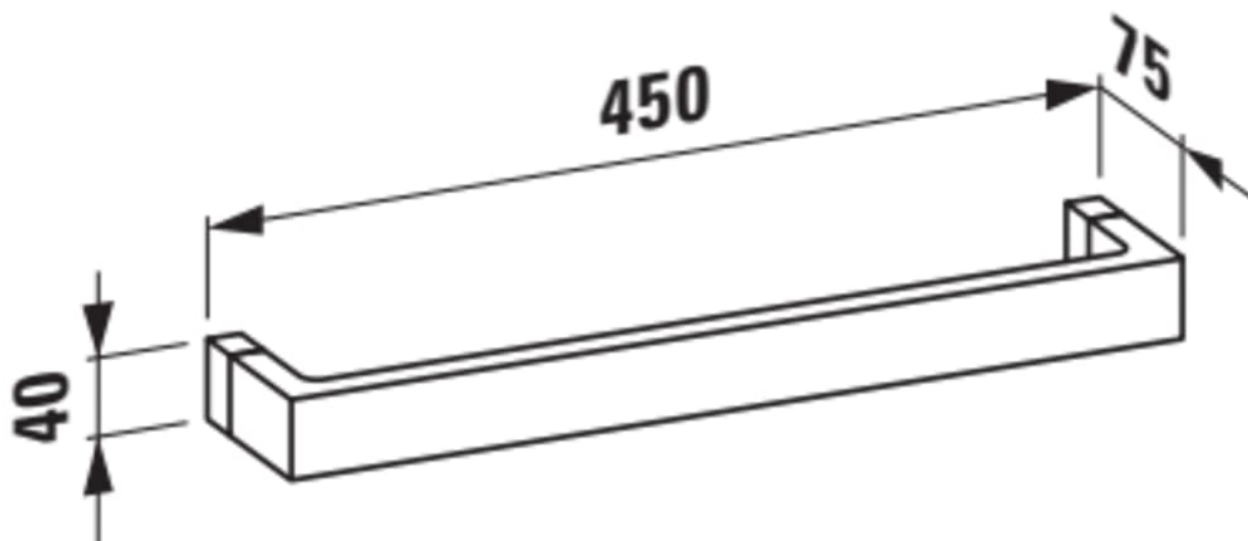

KARTELL LAUFEN

Towel holder 'Rail', 450 mm, plastic

DIMENSIONS

Length	450 mm
Width	75 mm
Height	40 mm

COLOUR AND FINISH

082 Tangerine orange

OPTIONS

000 - standard option

Net weight (kg) : 0.35

TECHNICAL DRAWINGS

Kartell LAUFEN

A place for divas. And deep dives. This is the story about a place of unknown beauty. Designed for humans, shaped by the elements. Far away from your everyday life. But every morning you will ask yourself: Have I been here before? Or is this just a dream?