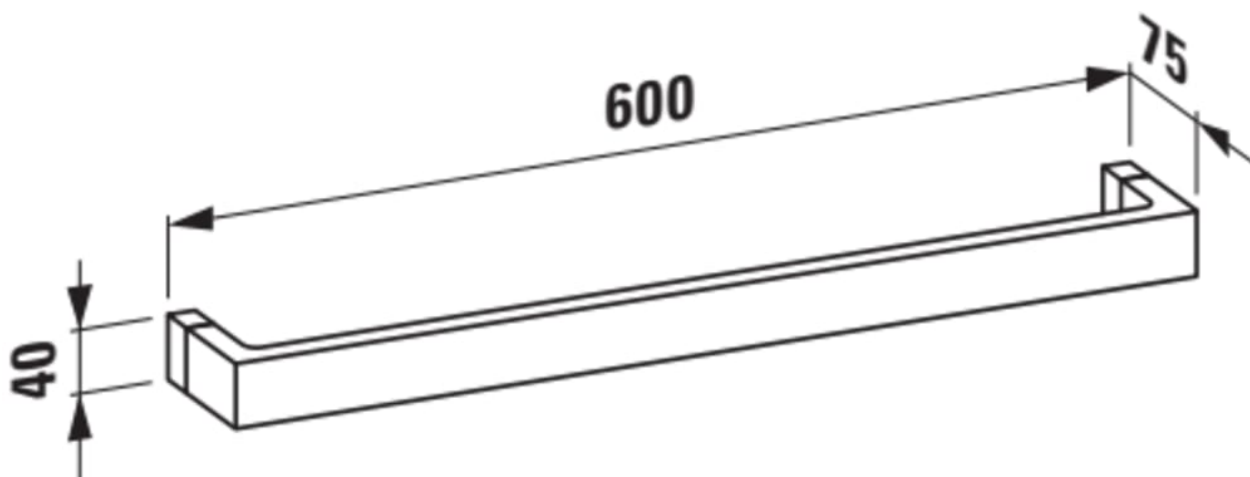

KARTELL LAUFEN

Towel holder 'Rail', 600 mm, plastic

DIMENSIONS

Length	600 mm
Width	75 mm
Height	40 mm

COLOUR AND FINISH

082 Tangerine orange

OPTIONS

000 - standard option

Net weight (kg) : 0.45

TECHNICAL DRAWINGS

Kartell LAUFEN

A place for divas. And deep dives. This is the story about a place of unknown beauty. Designed for humans, shaped by the elements. Far away from your everyday life. But every morning you will ask yourself: Have I been here before? Or is this just a dream?