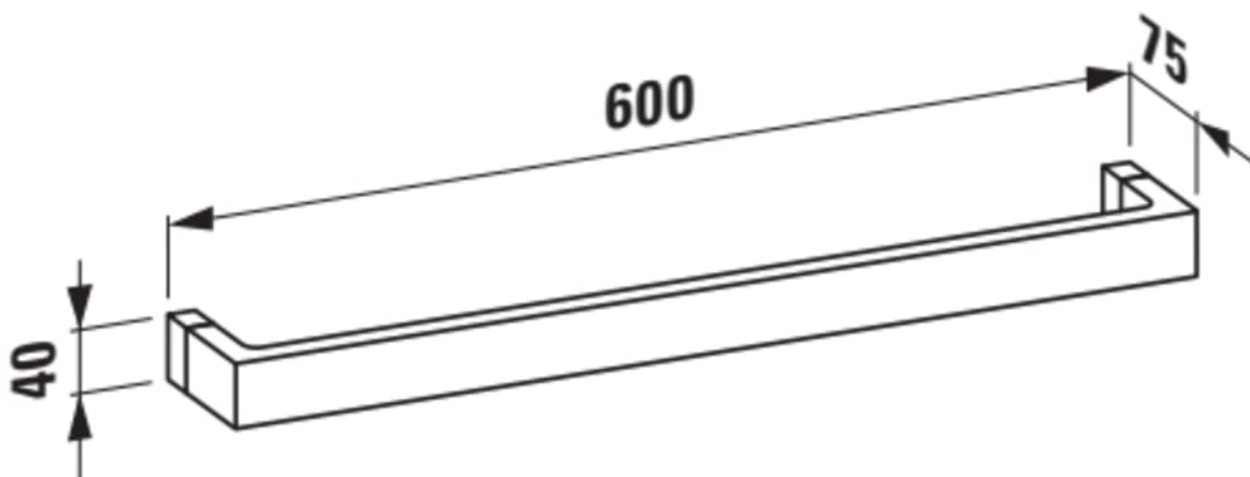

KARTELL LAUFEN

Towel holder 'Rail', 600 mm, plastic

DIMENSIONS

Length	600 mm
Width	75 mm
Height	40 mm

COLOUR AND FINISH

■ 085 Smoky grey

OPTIONS

000 - standard option

Net weight (kg) : 0.45

TECHNICAL DRAWINGS

Kartell LAUFEN

A place for divas. And deep dives. This is the story about a place of unknown beauty. Designed for humans, shaped by the elements. Far away from your everyday life. But every morning you will ask yourself: Have I been here before? Or is this just a dream?