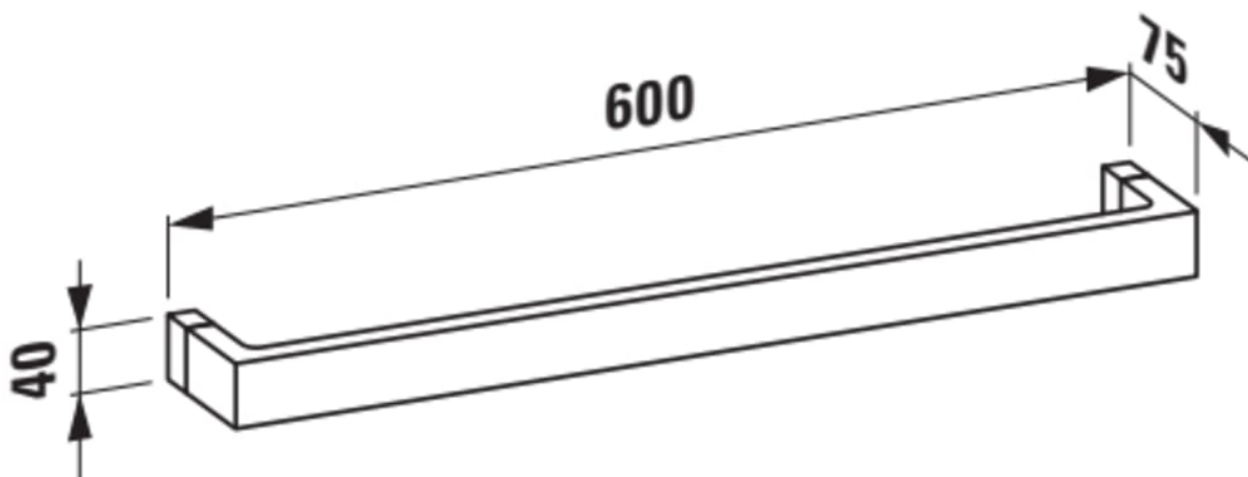

KARTELL LAUFEN

Towel holder 'Rail', 600 mm, plastic

DIMENSIONS

Length	600 mm
Width	75 mm
Height	40 mm

COLOUR AND FINISH

■ 083 Blue

OPTIONS

000 - standard option

Net weight (kg) : 0.45

TECHNICAL DRAWINGS

Kartell LAUFEN

A place for divas. And deep dives. This is the story about a place of unknown beauty. Designed for humans, shaped by the elements. Far away from your everyday life. But every morning you will ask yourself: Have I been here before? Or is this just a dream?