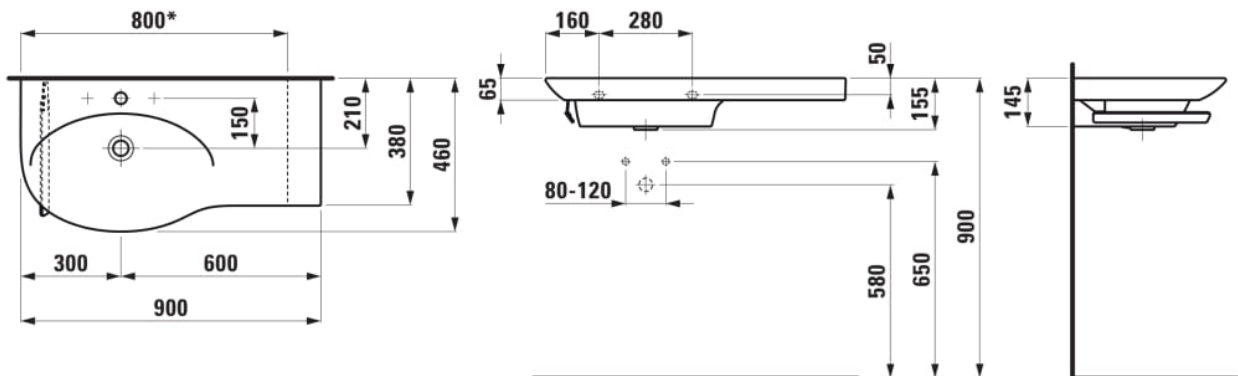

TECHNICAL DRAWINGS

* = minimum measure for cutting