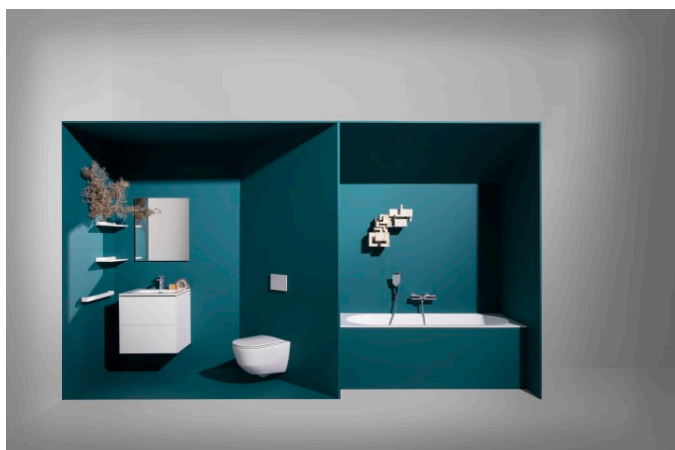

KARTELL LAUFEN

Shelf 'Shellfish', wall-mounted, plastic

DIMENSIONS

Length	450 mm
Width	155 mm
Height	40 mm

COLOUR AND FINISH

■ 086 Silver

OPTIONS

000 - standard option

Installation type : Wall-mounted

Net weight (kg) : 0.7

TECHNICAL DRAWINGS

Kartell LAUFEN

A place for divas. And deep dives. This is the story about a place of unknown beauty. Designed for humans, shaped by the elements. Far away from your everyday life. But every morning you will ask yourself: Have I been here before? Or is this just a dream?