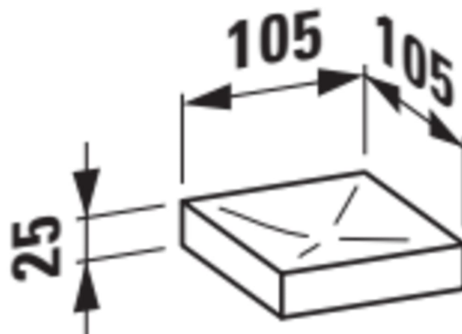

KARTELL LAUFEN

Soap dish 'Boxy', plastic

DIMENSIONS

Length	105 mm
Width	105 mm
Height	25 mm

COLOUR AND FINISH

084 Transparent crystal

OPTIONS

000 - standard option

Net weight (kg) : 0.24

TECHNICAL DRAWINGS

Kartell LAUFEN

A place for divas. And deep dives. This is the story about a place of unknown beauty. Designed for humans, shaped by the elements. Far away from your everyday life. But every morning you will ask yourself: Have I been here before? Or is this just a dream?